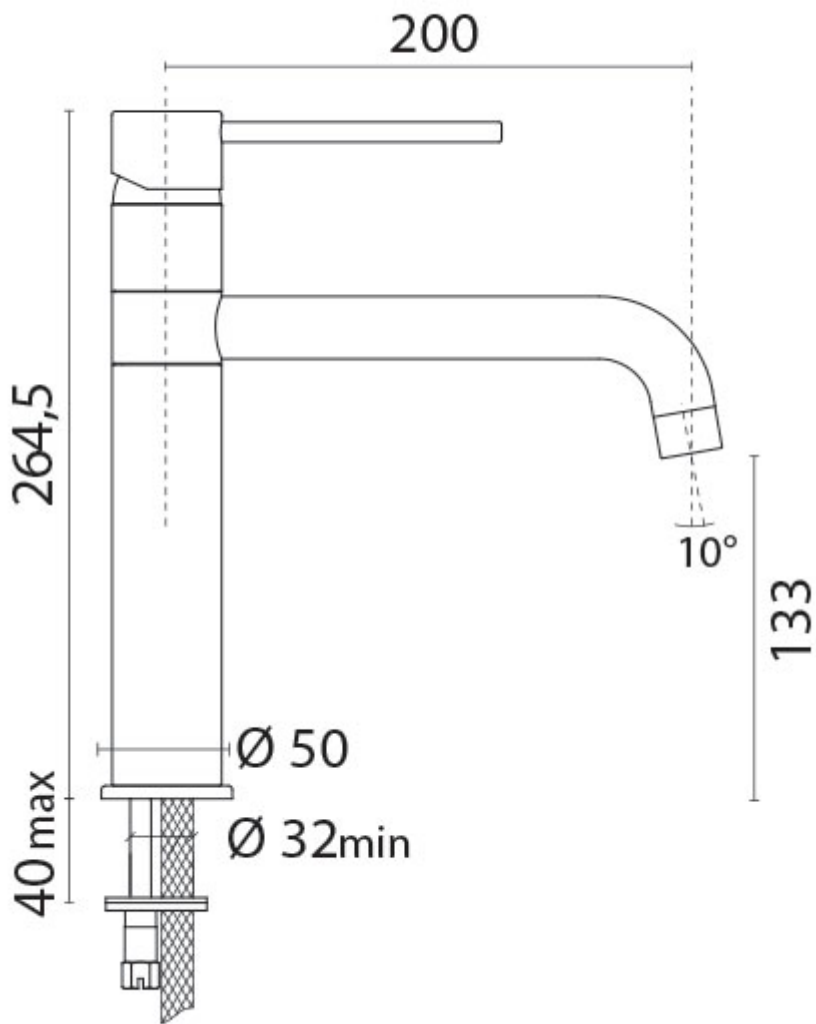

'Cox' Single Lever Basin Mixer Tap

£210.65

Excl. Tax: £175.54

Product Images

Short Description

The 'Cox' 4095C is a solid brass, chrome plated, basin mixer. It features a rotating spout - ideal for double

sink installations.

Description

Additional Information

Cut-out Diameter (mm)	32.00
Spout Length (mm)	200.00
Spout Height (mm)	133.00
Max. Counter Top Thickness (mm)	40.00
Wall Mounted	No
Base Diameter (mm)	50.00
Weight (kg)	2.200000
Manufacturer	Paini
Finish	Chrome