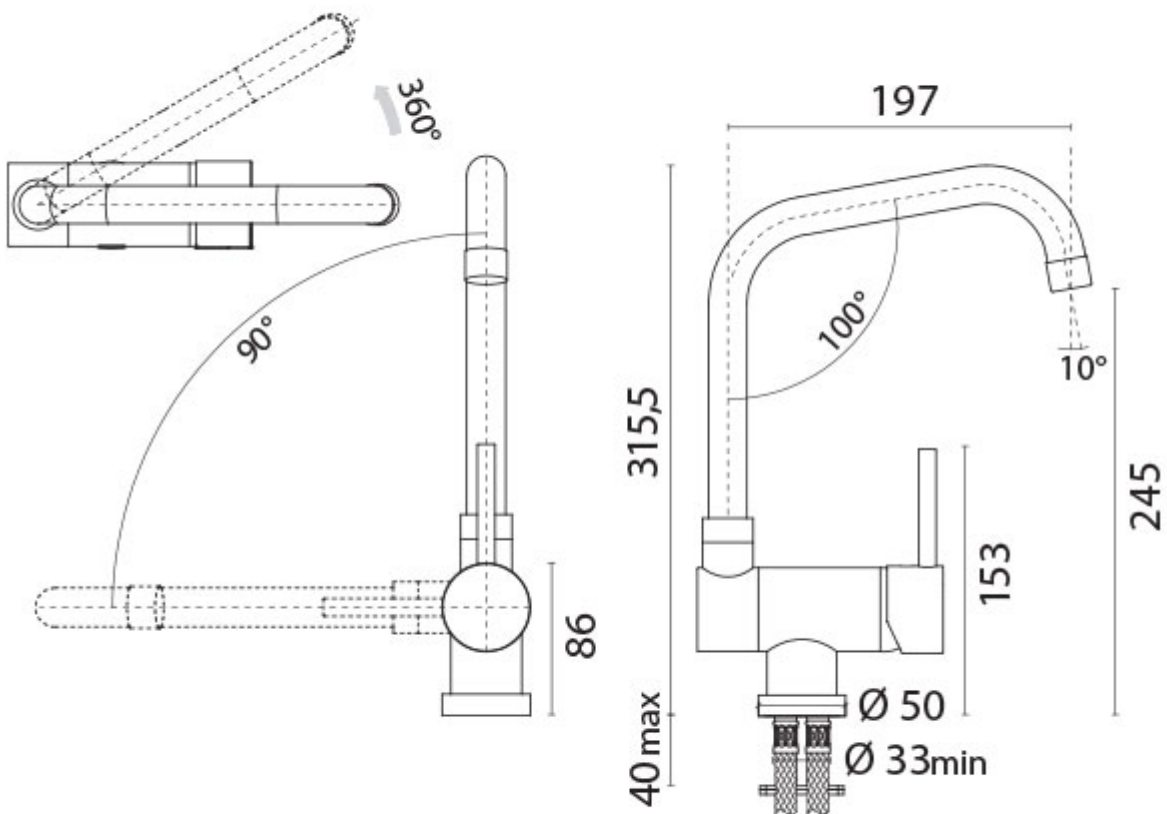

'Cox' Single Lever Basin Mixer Swivel Spout

£213.88

Excl. Tax: £178.23

Product Images

Short Description

The 'Cox' 4096C is a solid brass, chrome plated, single lever basin mixer. It features a swivelling spout that can be folded down when not in use.

Description

Additional Information

| | |
|---------------------------------|----------|
| Cut-out Diameter (mm) | 33.00 |
| Spout Length (mm) | 197.00 |
| Spout Height (mm) | 245.00 |
| Max. Counter Top Thickness (mm) | 40.00 |
| Wall Mounted | No |
| Base Diameter (mm) | 50.00 |
| Weight (kg) | 2.230000 |
| Manufacturer | Paini |
| Finish | Chrome |