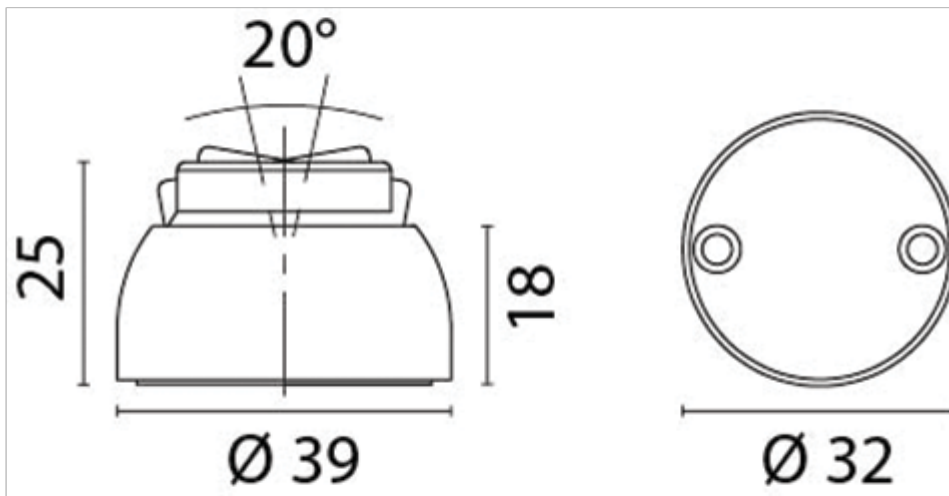

Magnetic Door Holder

From

£37.75

Excl. Tax: £31.46

Product Images

Short Description

A die cast brass door stop available in a polished brass, chrome plated or satin chrome finish. Fastened by a single concealed fixing point.

Magnet strength - 3.50kg

Please note fittings are not included.

Description

- [Drawing](#)
- [How To](#)

Additional Information

Base Diameter (mm)	39
Manufacturer	Foresti & Suardi
Weight (kg)	0.210000

Product Options