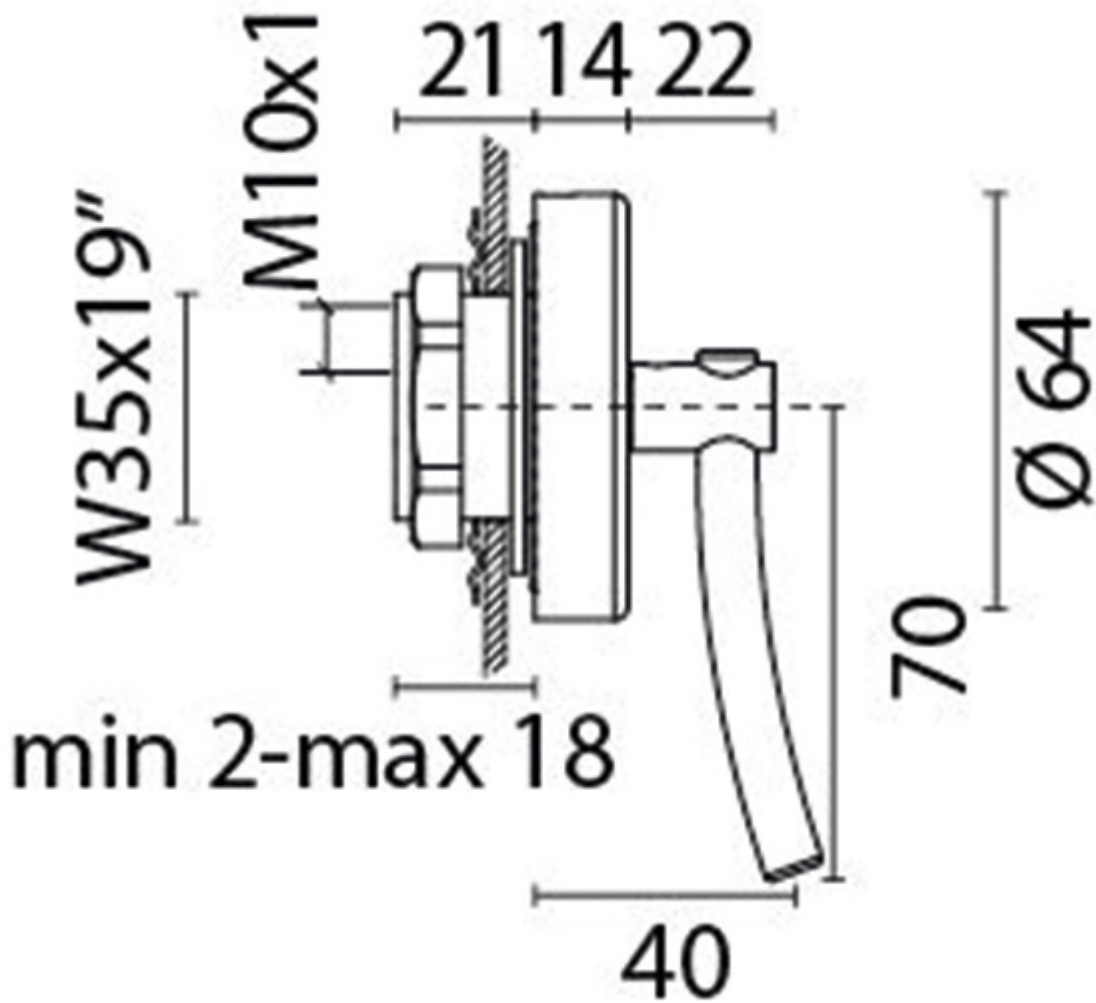

## Product Images

## Short Description

---

The 'Pixel' 4106C is a solid brass, chrome plated, single lever shower mixer. Designed for deck or equipped wall use.

## Additional Information

---

Wall Mounted	Yes
Depth (mm)	40.00
Base Diameter (mm)	64.00
Weight (kg)	0.650000
Manufacturer	Paini
Finish	Chrome