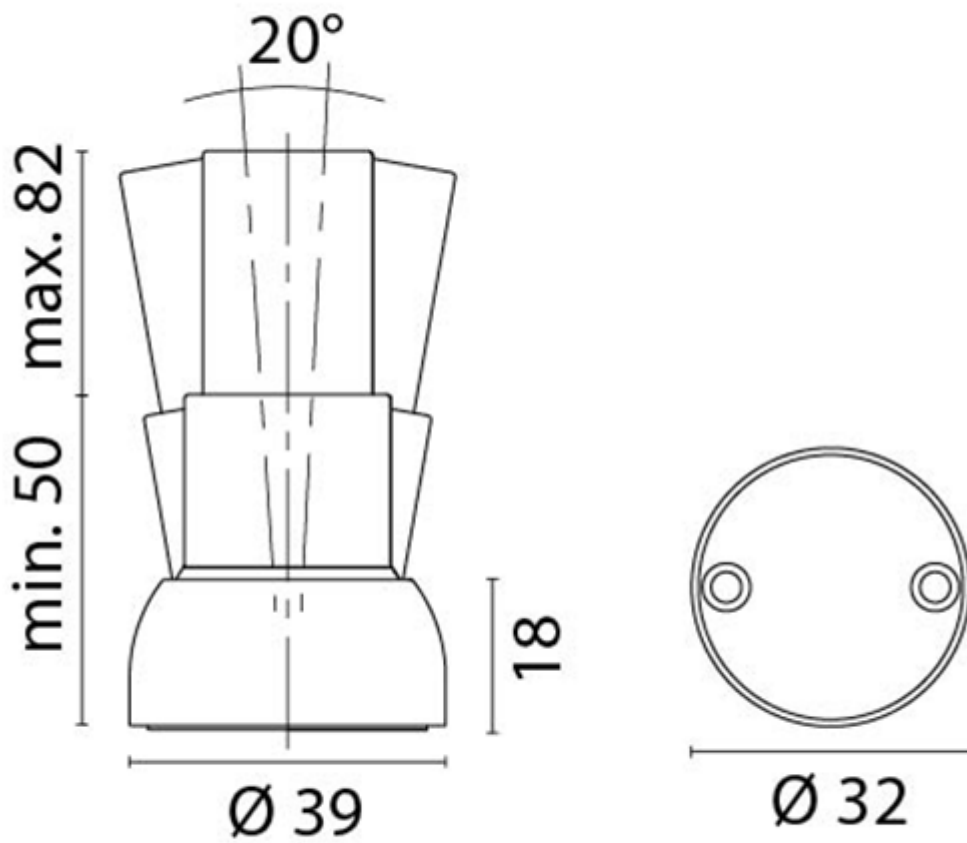

## Short Description

A die cast brass door stop available in a polished brass, chrome plated or satin chrome finish. Fastened by a single concealed fixing point.

Magnet strength - 3.00kg

Please note fittings are not included.

## Description

---

- [Drawing](#)
- [How To](#)

## Additional Information

---

Base Diameter (mm)	39
Manufacturer	Foresti & Suardi
Weight (kg)	0.260000