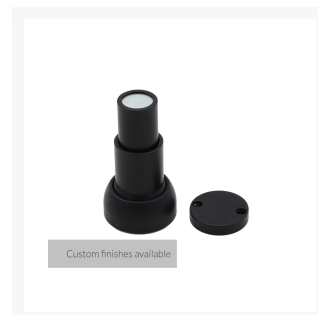

## Short Description

A die cast brass door stop available in a polished brass, chrome plated or satin chrome finish. Fastened by a single concealed fixing point.

Magnet strength - 3.00kg

Please note fittings are not included.

## Additional Information

---

Base Diameter (mm)	39
Manufacturer	Foresti & Suardi
Weight (kg)	0.260000