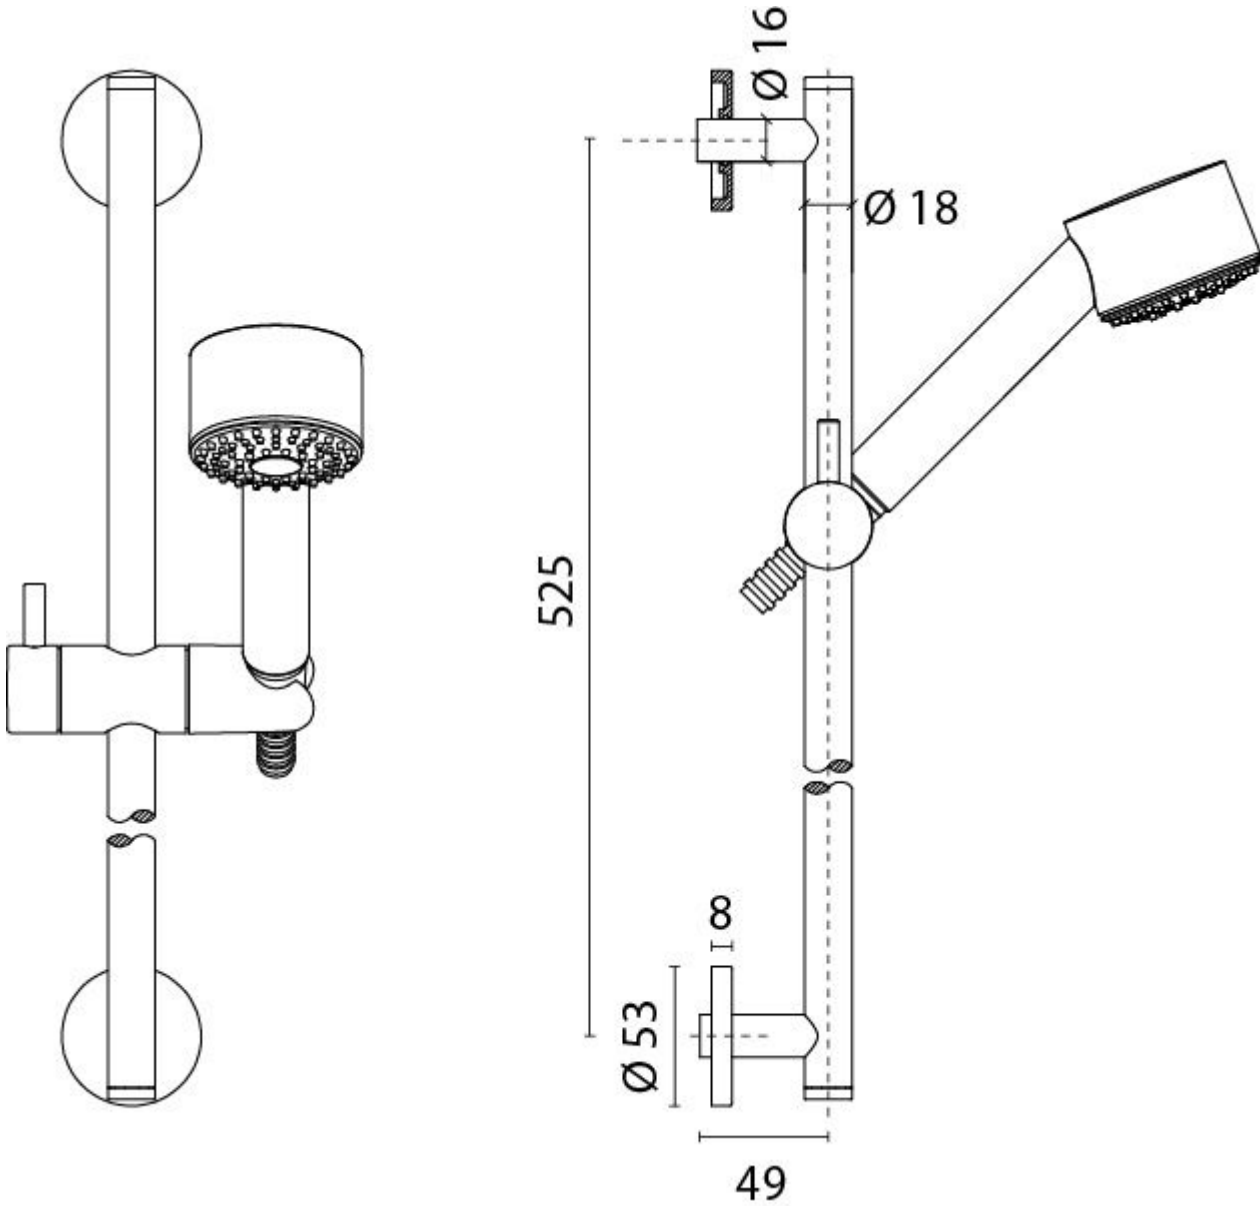

## Product Images

## Short Description

---

'Cox' 4160C is a chromed brass shower rail, with a chromed ABS shower head and bracket.

## Additional Information

---

Fixing Dimensions	Ø 53.00mm
Wall Mounted	Yes
Depth (mm)	49.00
Weight (kg)	1.090000
Manufacturer	Paini
Finish	Chrome