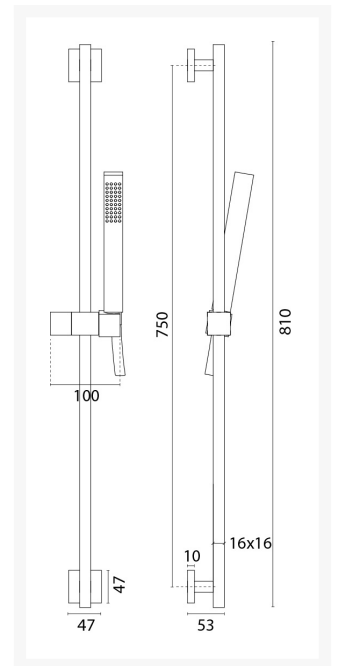

## Short Description

Chromed brass shower rail with chromed ABS shower head and bracket.

## Additional Information

---

Fixing Dimensions	47.00mm x 47.00mm
Wall Mounted	Yes
Depth (mm)	53.00
Weight (kg)	0.952000
Manufacturer	Paini
Finish	Chrome
LED Colour	White 3200°K