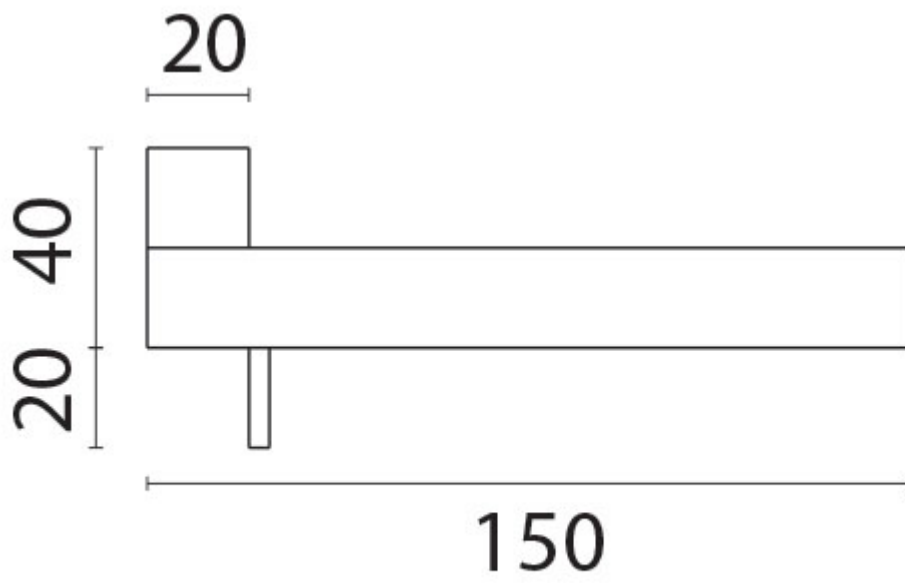

'Strip' Folding Wall Mixer

From
£247.00

Excl. Tax: £205.83

Product Images

Short Description

The 'Strip' Folding Wall Mixer presents a sophisticated solution for compact spaces, boasting solid brass construction with a chrome-plated finish. Its 150mm folding spout, along with an incorporated hot and cold mixer, ensures efficient water control. The option of adding a rear fixing plate provides versatility, offering a flat installation surface for uneven walls and concealing the installation area when the spout is extended.

This folding mixer tap protrudes only about 30mm when retracted, optimizing space utilization. Whether with or without the fixing plate, both models require rear access for proper installation and maintenance, making it a convenient and functional choice for any space.

Please note that waste is not included with this product.

Description

Additional Information

Spout Length (mm)	150.00
Wall Mounted	Yes
Depth (mm)	20.00
Weight (kg)	2.000000
Manufacturer	Foresti & Suardi
Finish	Chrome