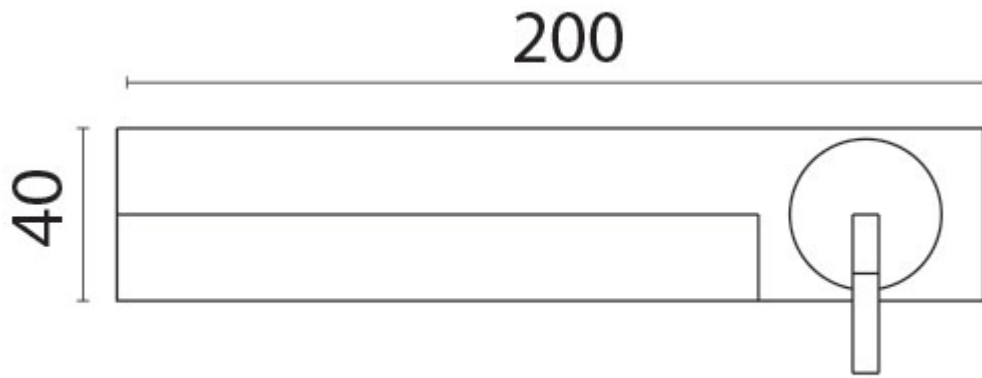

'Strip' Folding Wall Mixer

From
£247.00

Excl. Tax: £205.83

Product Images

Short Description

The 'Strip' Folding Wall Mixer presents a sophisticated solution for compact spaces, boasting solid brass construction with a chrome-plated finish. Its 150mm folding spout, along with an incorporated hot and cold mixer, ensures efficient water control. The option of adding a rear fixing plate provides versatility, offering a flat installation surface for uneven walls and concealing the installation area when the spout is extended.

This folding mixer tap protrudes only about 30mm when retracted, optimizing space utilization. Whether with or without the fixing plate, both models require rear access for proper installation and maintenance, making it a convenient and functional choice for any space.

Please note that waste is not included with this product.

Description

Additional Information

Spout Length (mm)	150.00
Wall Mounted	Yes
Depth (mm)	20.00
Weight (kg)	2.000000
Manufacturer	Foresti & Suardi
Finish	Chrome