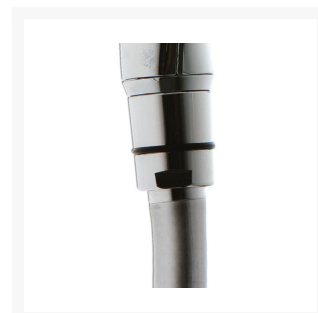

'Doccetta' Hand Held Shower

From

£47.64

Excl. Tax: £39.70

Product Images

Short Description

The 'Doccetta' is an ergonomically designed hand held shower, featuring self cleaning silicone jets. The shower is available in two finishes, a chrome shower head with a grey hose, or a white shower head with a white hose.

3/8" male fitting, compatible with the [4195C](#) and [4196C](#) sockets.

Description

Additional Information

Wall Mounted	No
Weight (kg)	0.700000
Manufacturer	Foresti & Suardi
LED Colour	White 3200°K

Product Options

Finish:	Chrome
	White
Length (mm):	2500.00 Hose
	4000.00 Hose