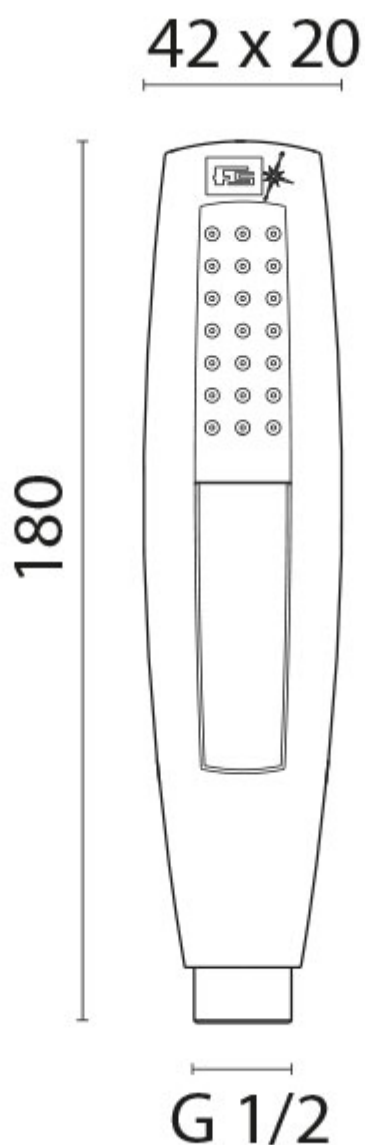

'Doccetta' Hand Held Shower

From

£47.64

Excl. Tax: £39.70

Product Images

Short Description

The 'Doccetta' is an ergonomically designed hand held shower, featuring self cleaning silicone jets. The shower is available in two finishes, a chrome shower head with a grey hose, or a white shower head with a white hose.

3/8" male fitting, compatible with the [4195C](#) and [4196C](#) sockets.

Description

Additional Information

Wall Mounted	No
Weight (kg)	0.700000
Manufacturer	Foresti & Suardi
LED Colour	White 3200°K

Product Options

Finish:	Chrome
	White
Length (mm):	2500.00 Hose
	4000.00 Hose