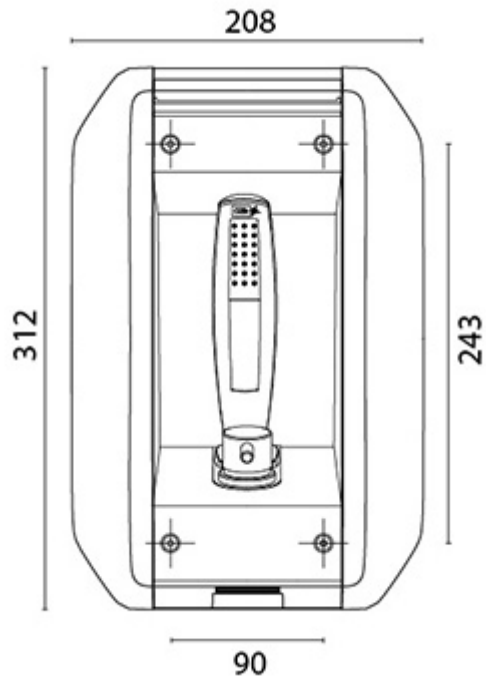

## Product Images

Chrome shower head pictured

## Short Description

'Boxwash' - an ABS plastic shower box complete with a chromed brass mixer valve and an extractable ABS shower head for ultimate convenience and functionality.

Choose between a sleek chrome or pristine white shower head, with an on/off button for effortless water flow control and self-cleaning silicone jets that ensure easy maintenance and long-lasting performance.

## Additional Information

---

Hose Length (mm)	2500.00
Wall Mounted	Yes
Depth (mm)	145.00
Hose Connection	3/8" BSP Male
Weight (kg)	1.750000
Manufacturer	Foresti & Suardi