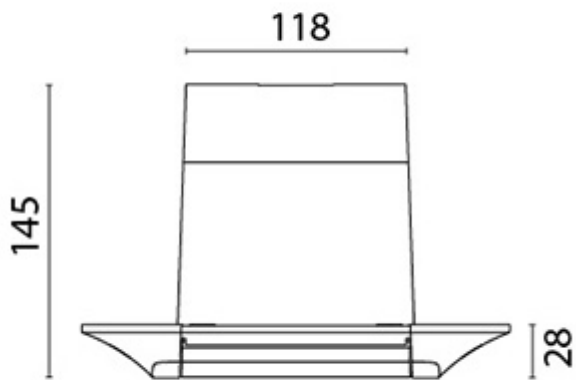

## Short Description

'Boxwash' - an ABS plastic shower box complete with a chromed brass mixer valve and an extractable ABS shower head for ultimate convenience and functionality.

Choose between a sleek chrome or pristine white shower head, with an on/off button for effortless water flow control and self-cleaning silicone jets that ensure easy maintenance and long-lasting performance.

## Additional Information

---

Hose Length (mm)	2500.00
Wall Mounted	Yes
Depth (mm)	145.00
Hose Connection	3/8" BSP Male
Weight (kg)	1.750000
Manufacturer	Foresti & Suardi