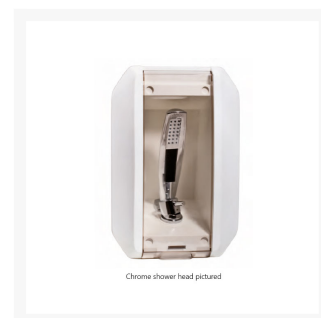

## Product Images

Chrome shower head pictured

## Short Description

'Boxwash' - an ABS plastic shower box complete with a chromed brass mixer valve and an extractable ABS shower head for ultimate convenience and functionality.

Choose between a sleek chrome or pristine white shower head, with an on/off button for effortless water flow control and self-cleaning silicone jets that ensure easy maintenance and long-lasting performance.