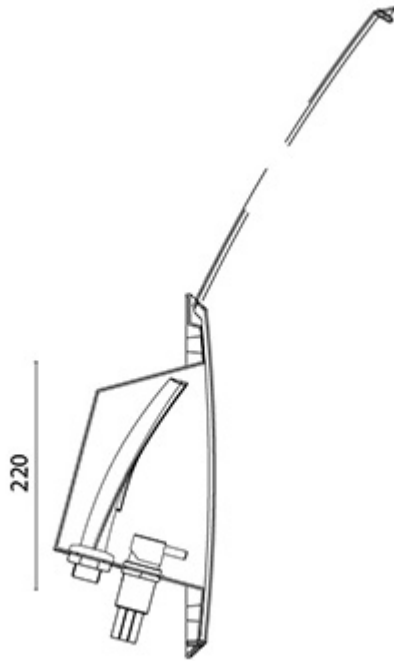

## Product Images

Chrome shower head pictured

## Short Description

'Boxwash' - an ABS plastic shower box complete with a chromed brass mixer valve and an extractable ABS shower head for ultimate convenience and functionality.

Choose between a sleek chrome or pristine white shower head, with an on/off button for effortless water flow control and self-cleaning silicone jets that ensure easy maintenance and long-lasting performance.

## Additional Information

---

Hose Length (mm)	2500.00
Wall Mounted	Yes
Depth (mm)	145.00
Hose Connection	3/8" BSP Male
Weight (kg)	1.750000
Manufacturer	Foresti & Suardi