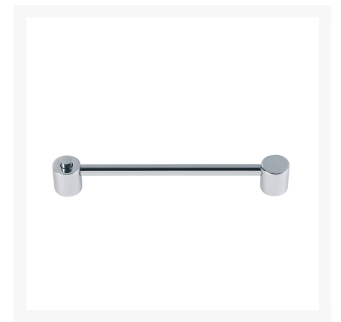

Push Lock Handle

From
£35.59

Excl. Tax: £29.66

Product Images

Short Description

A solid brass cupboard and drawer handle with push button in a chrome plated finish. Available in two lengths.

Bi-colour and other finishes available on request, a minimum order quantity may apply.

Additional Information

| | |
|--------------------|------------------|
| Base Diameter (mm) | 25 |
| Protrusion (mm) | 30 |
| Finish | Chrome |
| Manufacturer | Foresti & Suardi |
| Weight (kg) | 0.250000 |

Product Options

| | |
|--------------|-----|
| Length (mm): | 150 |
| | 400 |