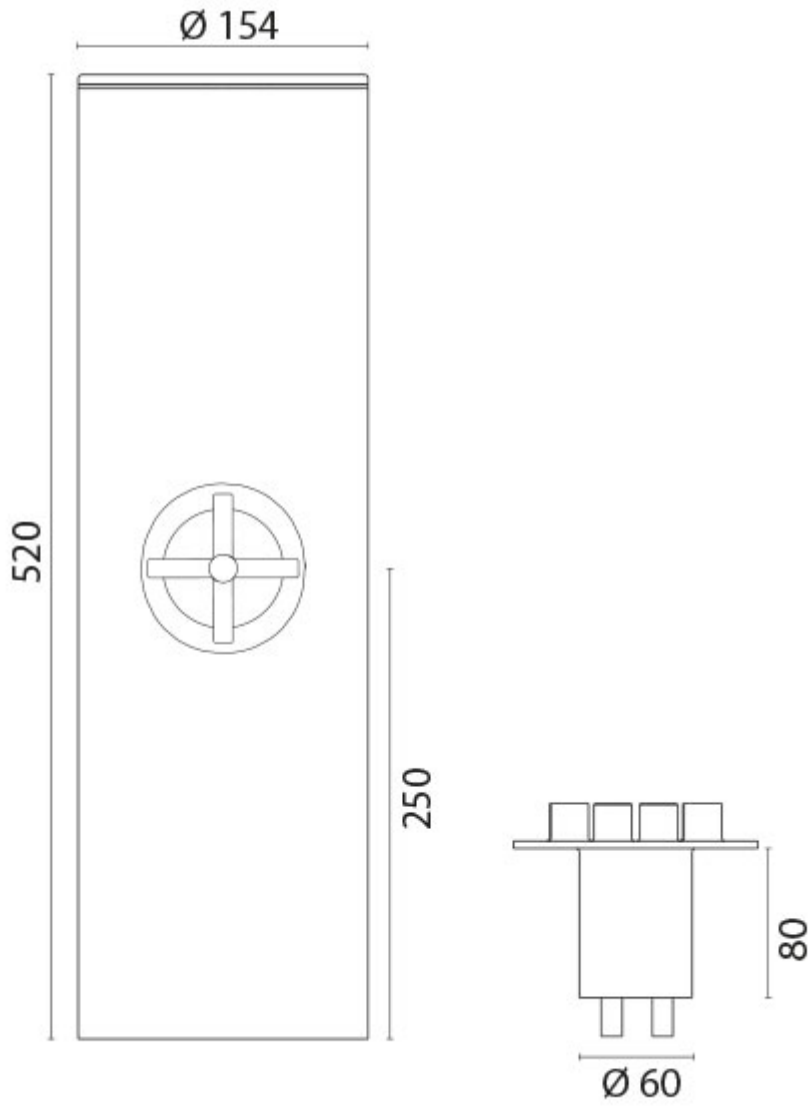

Stemwash Deck Shower

Product Images

Short Description

'Stemwash' is a deck mounted 316-grade stainless steel shower. This shower features an innovative design by Christian Grande and comprises of a hot and cold mixer incorporated into the main cylinder and a swivelling lid which houses a flexible shower head.

Description

Additional Information

Hose Length (mm)	2500.00
Drain Diameter (mm)	60.00
Wall Mounted	No
Depth (mm)	80.00
Diameter (mm)	154.00
Weight (kg)	8.250000
Manufacturer	Foresti & Suardi
Finish	316 Stainless Steel