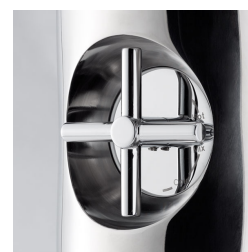

Stemwash Deck Shower

Product Images

Short Description

'Stemwash' is a deck mounted 316-grade stainless steel shower. This shower features an innovative design by Christian Grande and comprises of a hot and cold mixer incorporated into the main cylinder and a swivelling lid which houses a flexible shower head.

Description

Additional Information

Hose Length (mm)	2500.00
Drain Diameter (mm)	60.00
Wall Mounted	No
Depth (mm)	80.00
Diameter (mm)	154.00
Weight (kg)	8.250000
Manufacturer	Foresti & Suardi
Finish	316 Stainless Steel