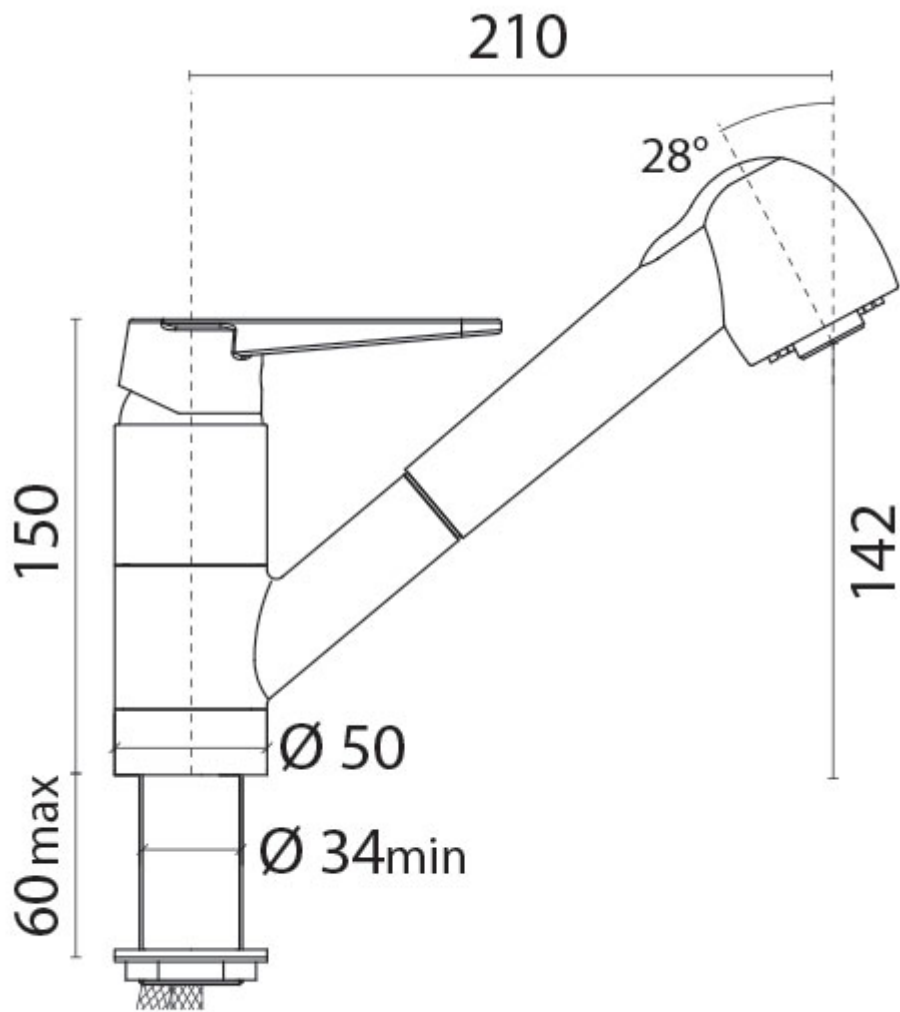

## Product Images

## Short Description

The 'Ventus' 4234C is a solid brass, chrome plated, single lever galley mixer with extractable spout.

## Additional Information

---

Cut-out Diameter (mm)	34.00
Spout Length (mm)	210.00
Spout Height (mm)	142.00
Max. Counter Top Thickness (mm)	60.00
Wall Mounted	No
Base Diameter (mm)	50.00
Weight (kg)	1.700000
Manufacturer	Paini
Finish	Chrome