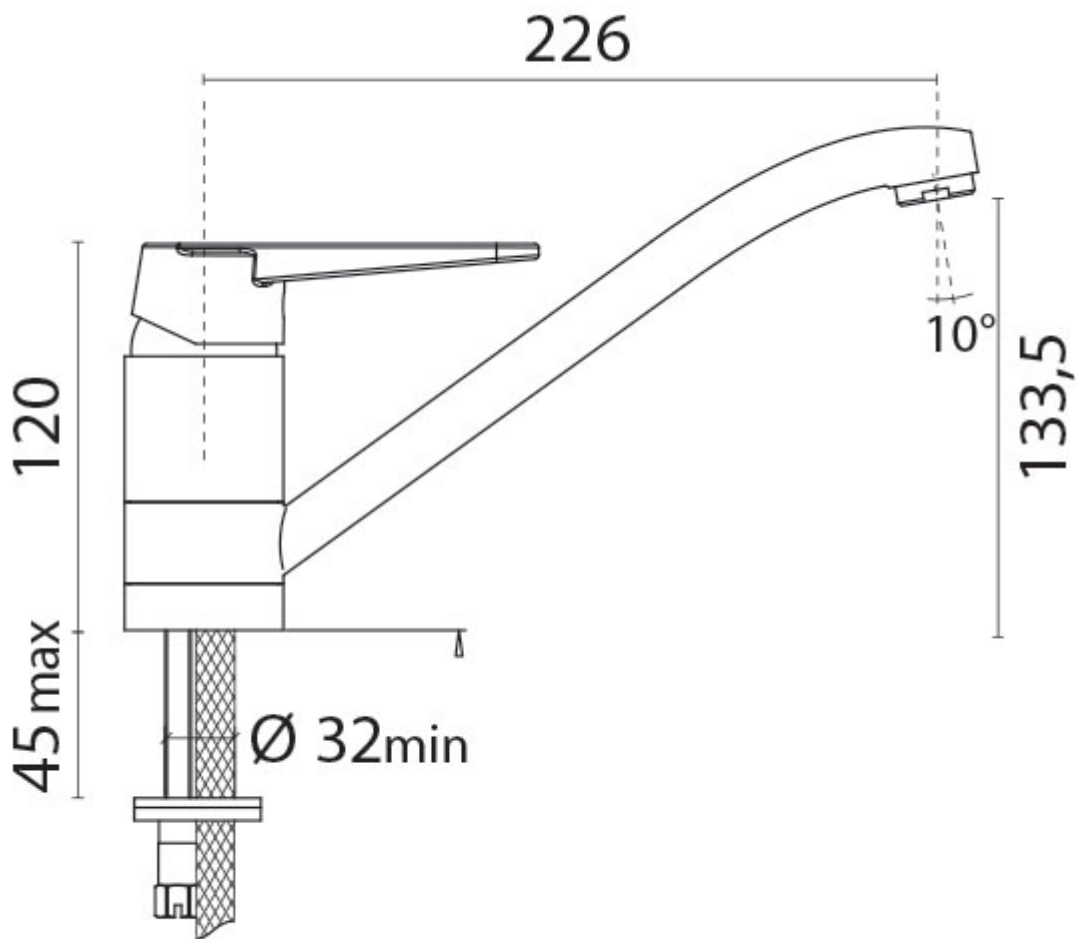

# 'Ventus' Single Lever Basin Mixer Tap

**£127.02**

Excl. Tax: £105.85

## Product Images

## Short Description

The 'Ventus' 4235C is a solid brass, chrome plated, galley mixer with a swivel spout - ideal for twin sink

installations.

## Additional Information

---

Cut-out Diameter (mm)	32.00
Spout Length (mm)	226.00
Spout Height (mm)	133.50
Max. Counter Top Thickness (mm)	45.00
Wall Mounted	No
Weight (kg)	1.050000
Manufacturer	Paini
Finish	Chrome