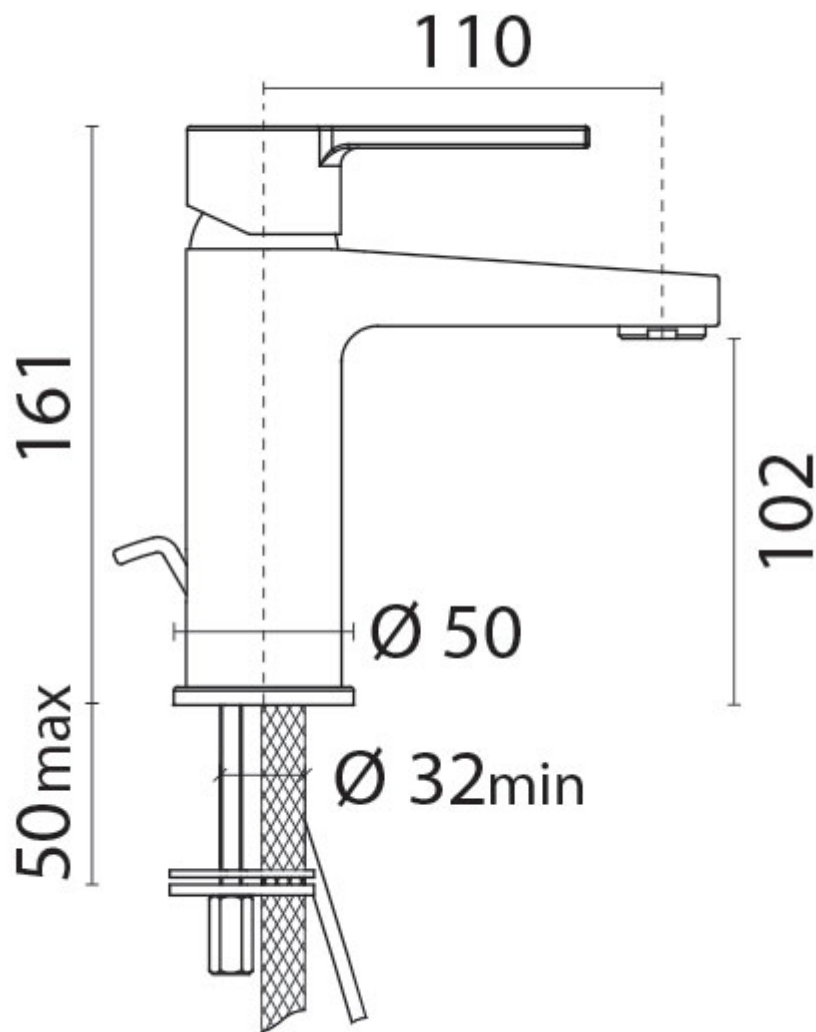

'Le Mans' Single Lever Basin Mixer Tap

£128.12

Excl. Tax: £106.77

Product Images

Short Description

The 'Le Mans' 4280C is a solid brass, chrome plated, single lever basin mixer.

Supplied with pop-up waste.

Description

Additional Information

| | |
|---------------------------------|----------|
| Cut-out Diameter (mm) | 32.00 |
| Spout Length (mm) | 110.00 |
| Spout Height (mm) | 102.00 |
| Max. Counter Top Thickness (mm) | 50.00 |
| Wall Mounted | No |
| Base Diameter (mm) | 50.00 |
| Weight (kg) | 1.550000 |
| Manufacturer | Paini |
| Finish | Chrome |