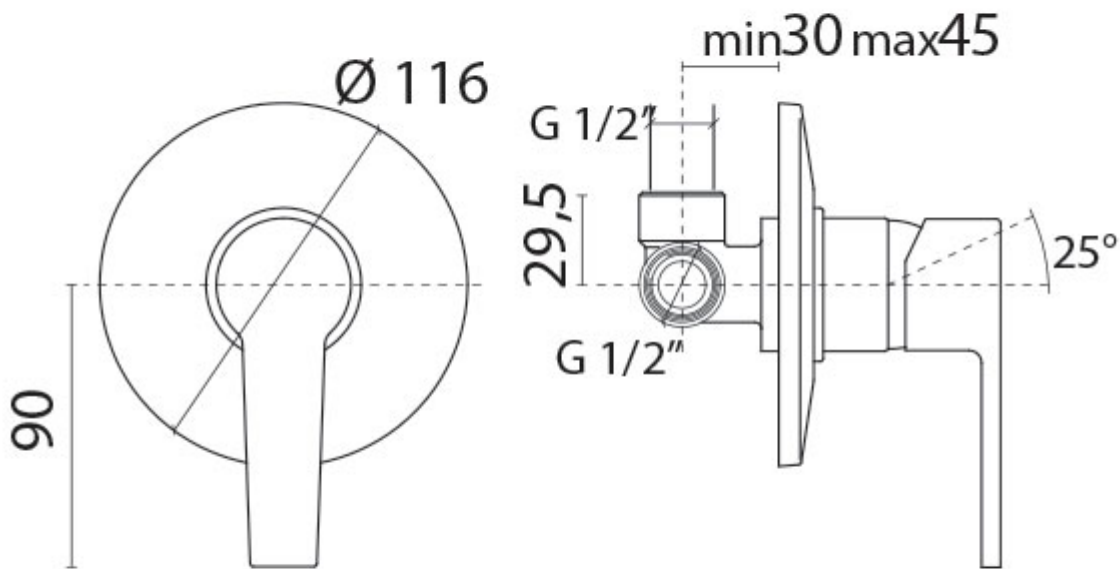

'Le Mans' Single Lever Shower Mixer

£69.94

Excl. Tax: £58.28

Product Images

Short Description

The 'Le Mans' 4287C is a solid brass, chrome plated, single lever shower mixer.

Description

Additional Information

Max. Counter Top Thickness (mm)	45.00
Wall Mounted	Yes
Base Diameter (mm)	116.00
Diameter (mm)	116.00
Weight (kg)	0.800000
Manufacturer	Paini
Finish	Chrome