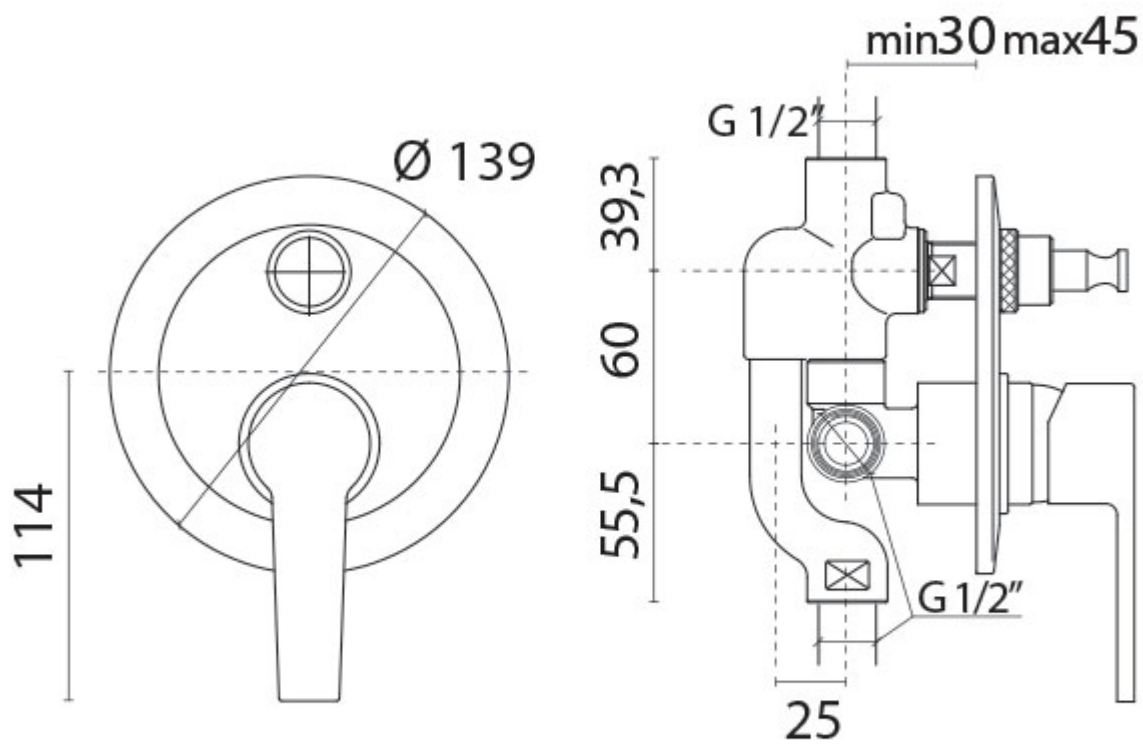

'Le Mans' Single Lever Shower Mixer & Diverter

£109.85

Excl. Tax: £91.54

Product Images

Short Description

The 'Le Mans' 4288C offers both style and functionality in one sleek package. Crafted from solid brass with a chrome-plated finish, this single lever shower mixer provides durability and elegance. Its integrated diverter allows effortless control over water flow between different shower outlets, whether it's directing water to the overhead showerhead for a refreshing cascade or switching to the handheld shower for added convenience.

Description

Additional Information

Max. Counter Top Thickness (mm)	45.00
Wall Mounted	Yes
Diameter (mm)	139.00
Weight (kg)	1.550000
Manufacturer	Paini
Finish	Chrome