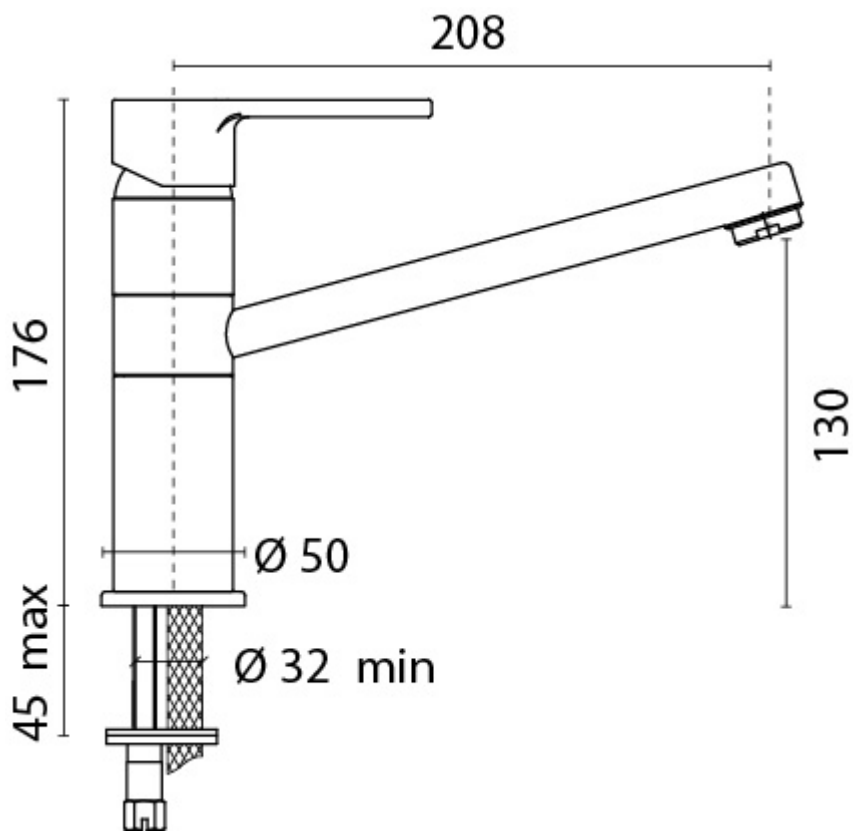

'Le Mans' Single Lever Basin Mixer Tap

£146.16

Excl. Tax: £121.80

Product Images

Short Description

The 'Le Mans' 4291C is a single lever sink mixer, with a fountain spout. Made from brass and finished with a

chrome plating.

Description

Additional Information

Cut-out Diameter (mm)	32.00
Spout Length (mm)	208.00
Spout Height (mm)	130.00
Max. Counter Top Thickness (mm)	45.00
Wall Mounted	No
Base Diameter (mm)	50.00
Weight (kg)	1.495000
Manufacturer	Paini
Finish	Chrome