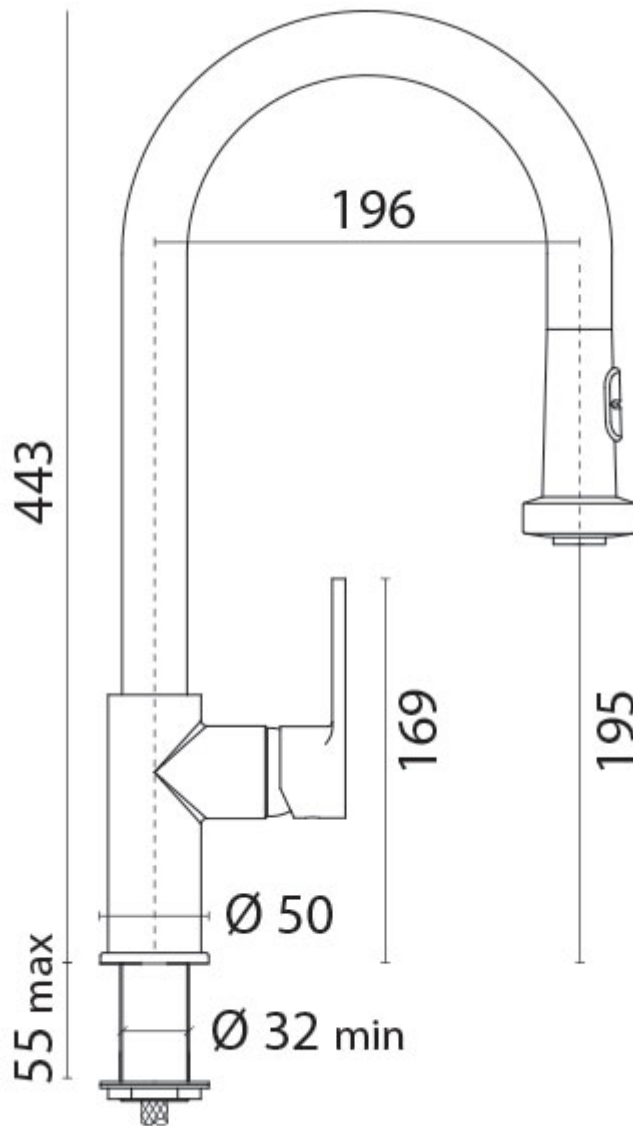

'Le Mans' Galley Mixer with Extractable Spout

£196.96

Excl. Tax: £164.13

Product Images

Short Description

The 'Le Mans' 4292C is a solid brass, chrome plated, galley mixer with an extractable spout. Its single lever

design offers effortless control over water flow and temperature, while the inclusion of an extractable spout enhances versatility, allowing users to easily maneuver and direct water for various tasks.

Description

Additional Information

Cut-out Diameter (mm)	32.00
Spout Length (mm)	196.00
Spout Height (mm)	195.00
Max. Counter Top Thickness (mm)	55.00
Wall Mounted	No
Base Diameter (mm)	50.00
Weight (kg)	2.750000
Manufacturer	Paini
Finish	Chrome