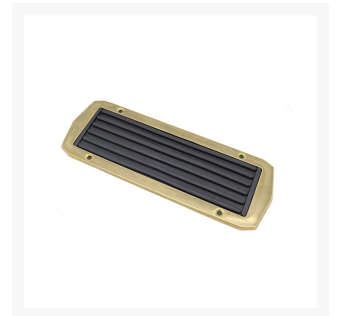

# Step Plate with Rubber Insert

From  
**£24.48**

Excl. Tax: £20.40

## Short Description

---

A step plate available in a brass or a chrome plated brass finish with a black or white rubber insert.

## Product Options

---

Finish:	Chrome
	Brass
Version:	White Insert
	Black Insert