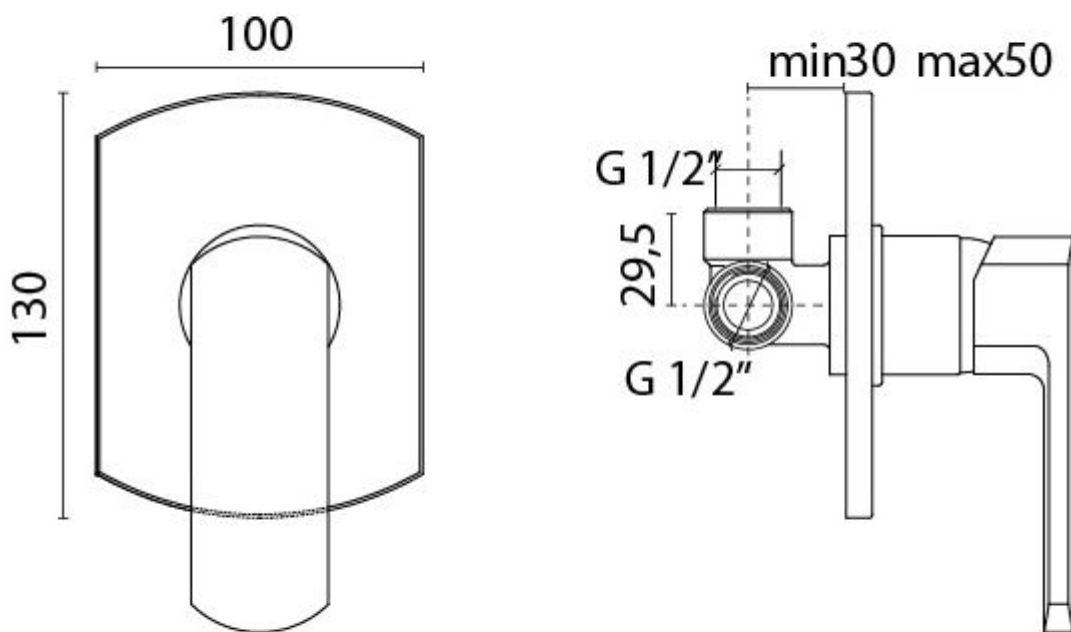

'Ovo' Single Lever Shower Mixer

£119.71

Excl. Tax: £99.76

Product Images

Short Description

The 'Ovo' 4346C is a solid brass, chrome plated, built-in shower mixer.

Description

Additional Information

Fixing Dimensions	100.00 x 130.00
Wall Mounted	Yes
Weight (kg)	0.963000
Manufacturer	Paini
Finish	Chrome