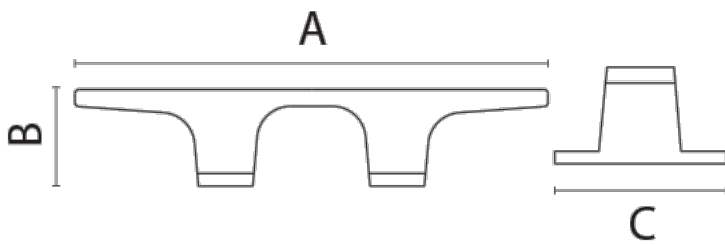

Open Bollard Cleat

From
£13.70

Excl. Tax: £11.42

Product Images

Short Description

Pressure die cast brass open bollard deck cleat in a polished brass or chrome plated finish. Not supplied with fixings.

Description

| Product Code | A | B | C |
|--------------|-----|----|----|
| 130A | 200 | 38 | 68 |
| 130B | 150 | 27 | 54 |
| 130C | 112 | 24 | 41 |

Additional Information

| | |
|--------------|------------------|
| Manufacturer | Foresti & Suardi |
| Weight (kg) | 0.420000 |

Product Options

| | |
|--------------|--------|
| Finish: | Chrome |
| | Brass |
| Length (mm): | 112 |
| | 150 |
| | 200 |