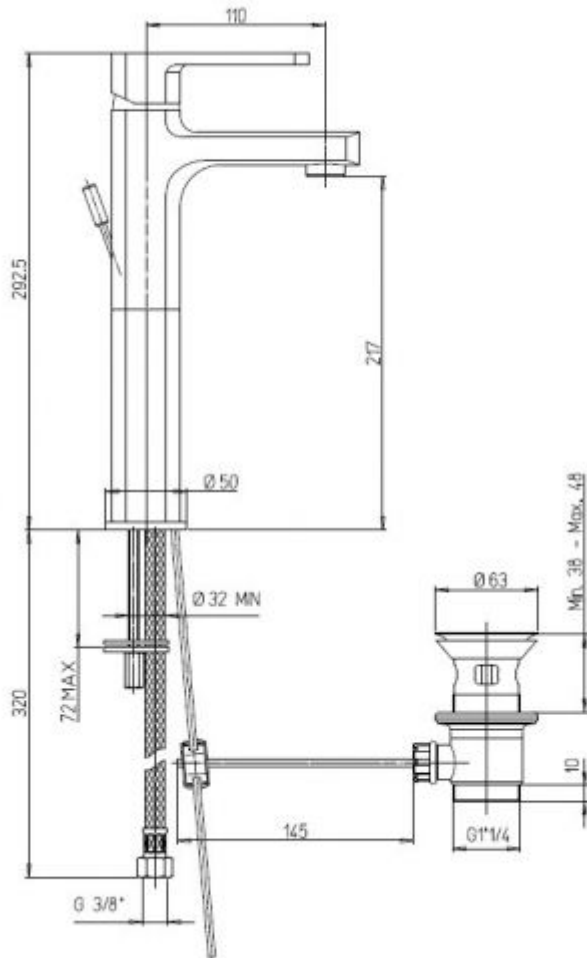

'Ovo' Single Lever Basin Mixer Tap

£316.48

Excl. Tax: £263.73

Product Images

Short Description

The 'Ovo' 4347C is a single lever basin mixer tap, made from chrome plated brass. Supplied complete with a

lever activated 1 1/4" pop-up waste.

Description

Additional Information

Cut-out Diameter (mm)	32.00
Spout Length (mm)	110.00
Spout Height (mm)	217.00
Max. Counter Top Thickness (mm)	72.00
Wall Mounted	No
Base Diameter (mm)	50.00
Weight (kg)	2.900000
Manufacturer	Paini
Finish	Chrome