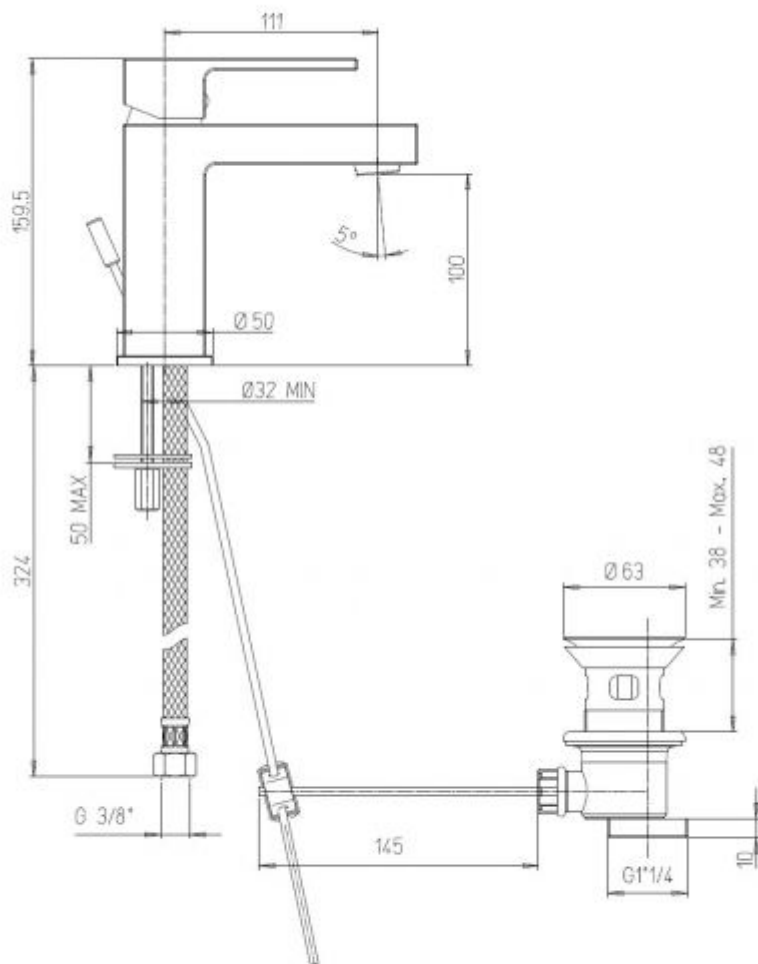

'Dax R' Single Lever Basin Mixer Tap

£270.35

Excl. Tax: £225.29

Product Images

Short Description

The 'Dax-R' 4361C is a solid brass, chrome plated, single lever basin mixer. Supplied with a lever activated 1

1/4" pop-up waste.

Description

Additional Information

Cut-out Diameter (mm)	32.00
Spout Length (mm)	111.00
Spout Height (mm)	100.00
Max. Counter Top Thickness (mm)	50.00
Wall Mounted	No
Base Diameter (mm)	50.00
Weight (kg)	2.400000
Manufacturer	Paini
Finish	Chrome