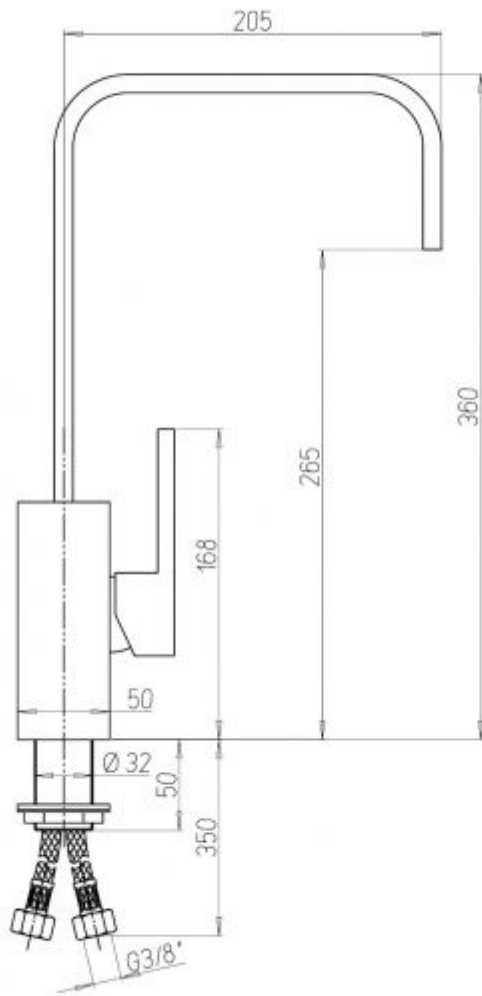

## Product Images

## Short Description

The 'Dax R' 4365C is a solid brass, chrome plated, single lever basin mixer tap with a sleek and contemporary design.

Supplied without waste.

## Additional Information

---

Cut-out Diameter (mm)	32.00
Spout Length (mm)	155.00
Spout Height (mm)	209.00
Max. Counter Top Thickness (mm)	50.00
Wall Mounted	No
Base Diameter (mm)	50.00
Weight (kg)	2.250000
Manufacturer	Paini
Finish	Chrome