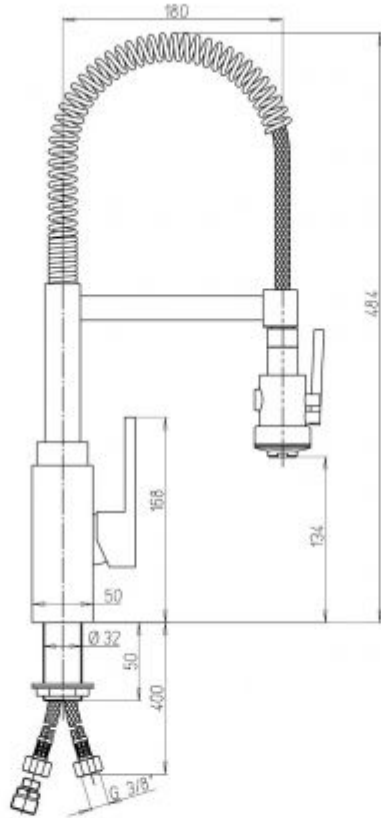

## Short Description

The 'Dax R' 4368C is a solid brass chrome plated basin mixer tap. The single lever design ensures effortless

control over water flow and temperature, whilst the spring spout adds a touch of modern flair and practicality.

## Additional Information

---

Cut-out Diameter (mm)	32.00
Spout Length (mm)	180.00
Spout Height (mm)	134.00
Max. Counter Top Thickness (mm)	50.00
Wall Mounted	No
Base Diameter (mm)	50.00
Weight (kg)	4.550000
Manufacturer	Paini
Finish	Chrome
LED Colour	White 3200°K