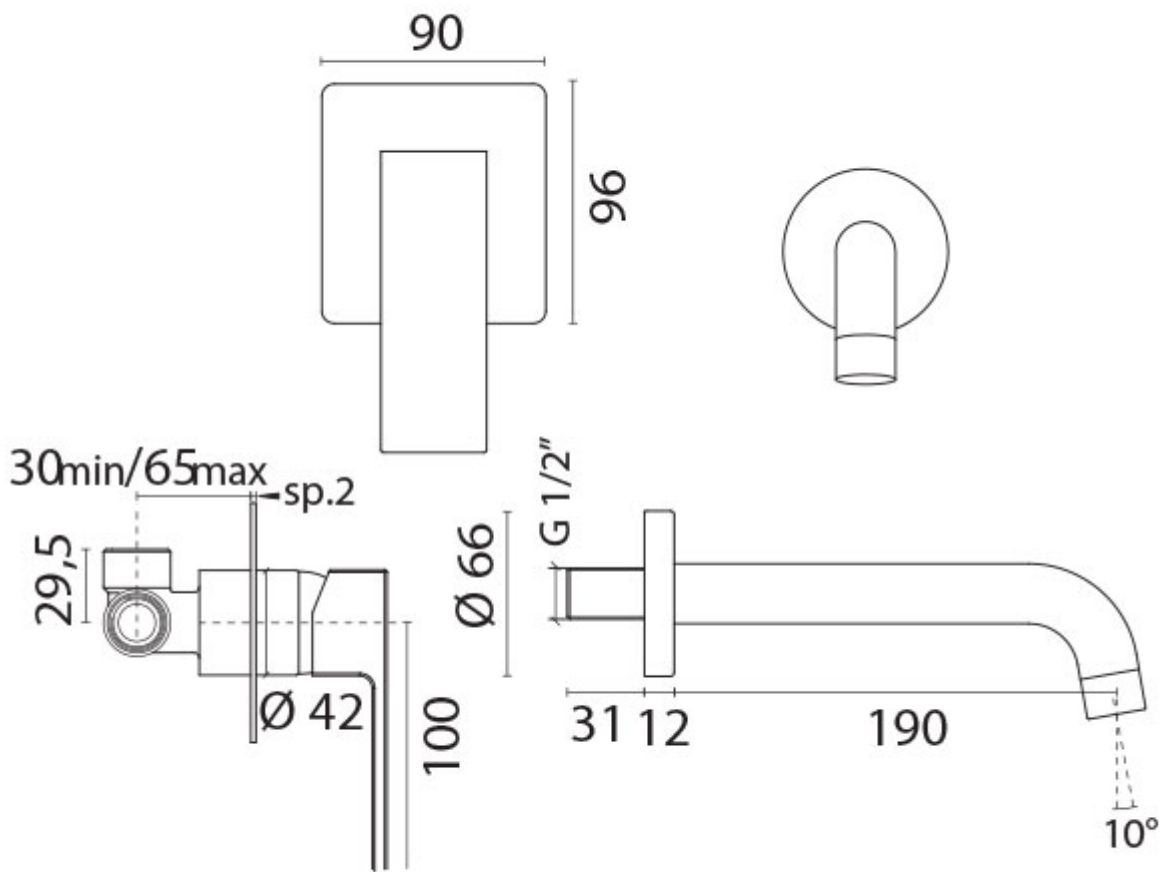

Single Lever Wall Mounted Mixer - Chrome

Regular Price

£204.35 Special Price

£143.04

Excl. Tax: £119.20

Product Images

Short Description

A chrome plated brass single lever, wall mounted, mixer tap.

Description

Additional Information

| | |
|-------------------|------------------|
| Spout Length (mm) | 190.00 |
| Wall Mounted | Yes |
| Weight (kg) | 1.600000 |
| Manufacturer | Foresti & Suardi |
| Finish | Chrome |