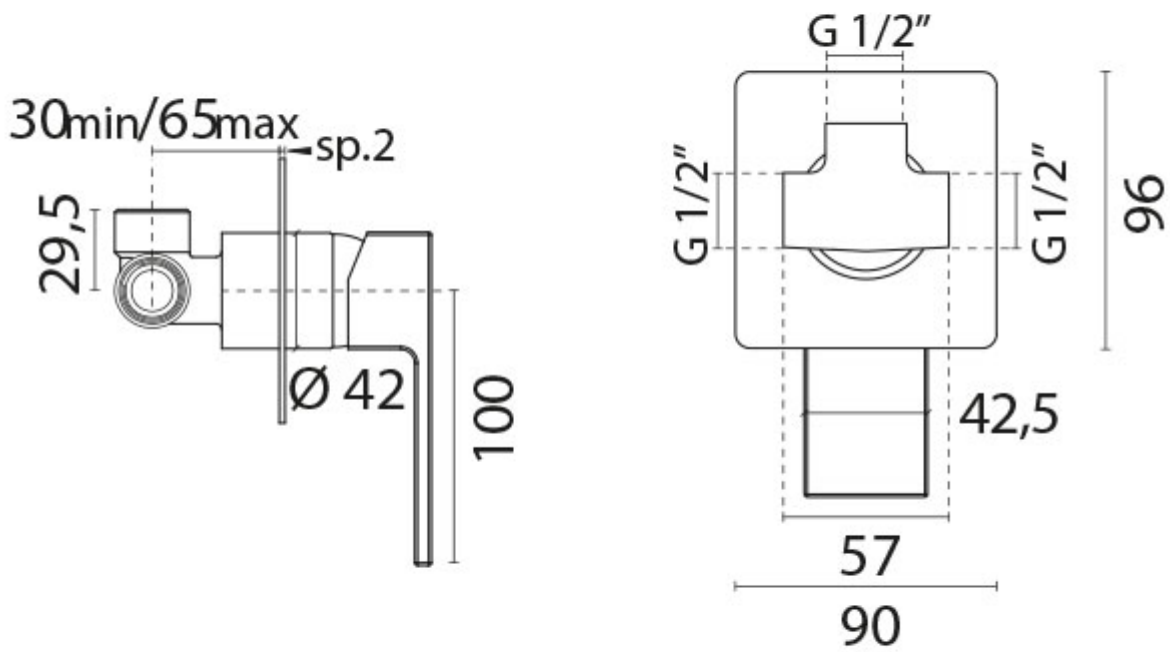

'Dax R' Single Lever Shower Mixer

£151.44

Excl. Tax: £126.20

Product Images

Short Description

The 'Dax R' is a solid brass, chrome plated, single lever shower mixer with a rectangular design.

Description

Additional Information

Max. Counter Top Thickness (mm)	65.00
Wall Mounted	Yes
Weight (kg)	1.010000
Manufacturer	Paini
Finish	Chrome