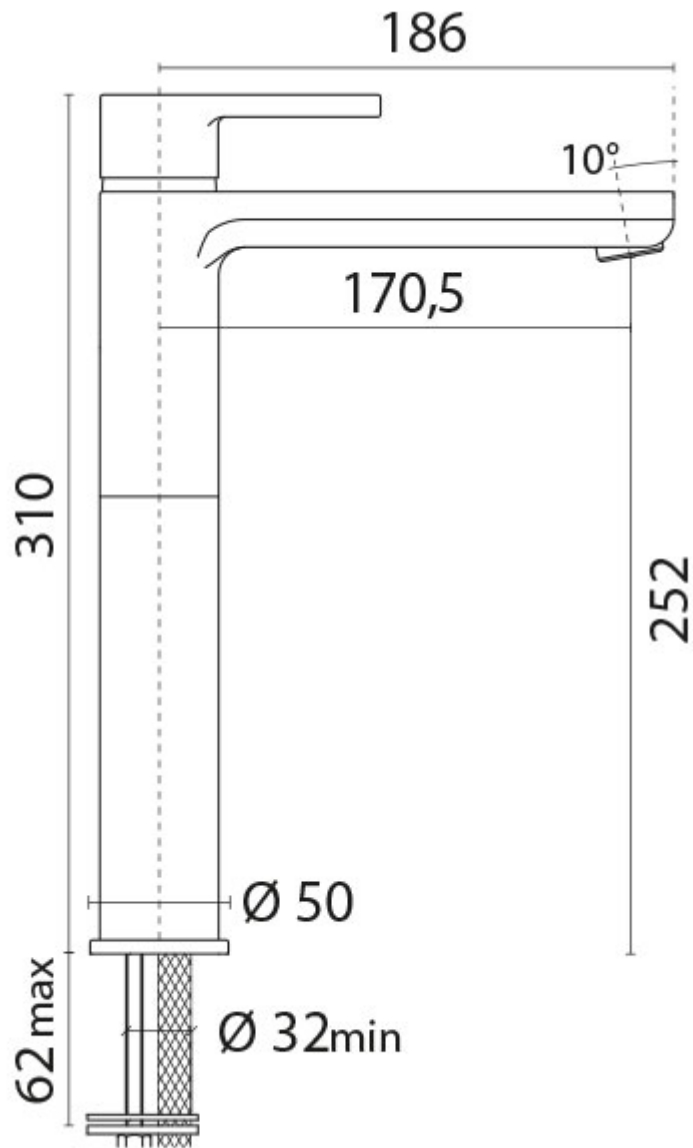

'Arena' Single Lever Basin Mixer Tap

£160.97

Excl. Tax: £134.14

Product Images

Short Description

The 'Arena' 4381C is a solid brass, chrome plated, single lever sink mixer.

Supplied with lever activated 1 1/4" click-clack waste.

Description

Additional Information

Cut-out Diameter (mm)	32.00
Spout Length (mm)	186.00
Spout Height (mm)	252.00
Max. Counter Top Thickness (mm)	62.00
Wall Mounted	No
Base Diameter (mm)	50.00
Weight (kg)	2.080000
Manufacturer	Paini
Finish	Chrome