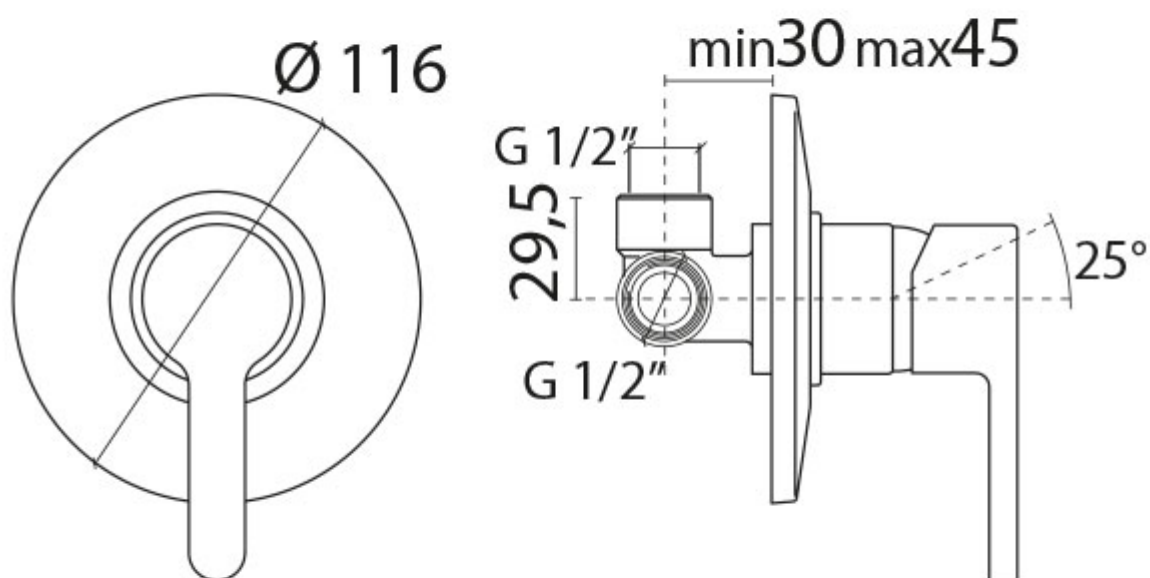

'Arena' Single Lever Shower Mixer

£77.34

Excl. Tax: £64.45

Product Images

Short Description

The 'Arena' 4387C is a solid brass, chrome plated, single lever shower mixer by Paini.

Description

Additional Information

| | |
|---------------|----------|
| Wall Mounted | Yes |
| Diameter (mm) | 116.00 |
| Weight (kg) | 0.750000 |
| Manufacturer | Paini |
| Finish | Chrome |