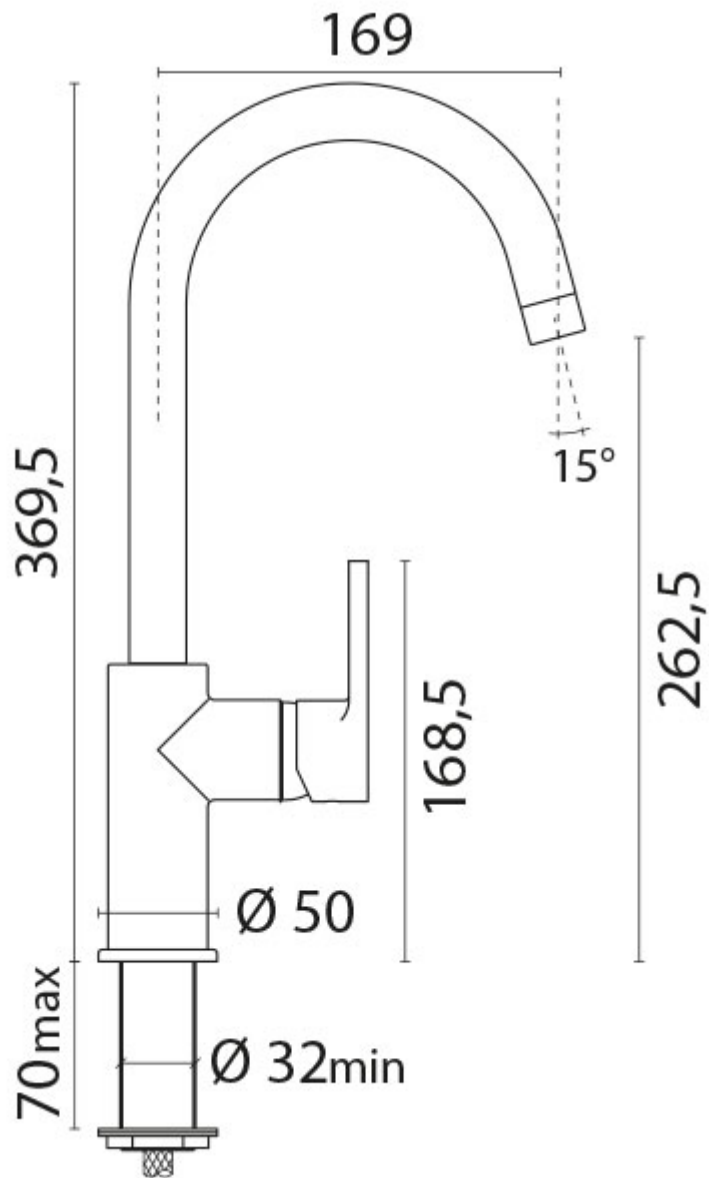

'Arena' Single Lever Basin Mixer Tap

£153.47

Excl. Tax: £127.89

Product Images

Short Description

The 'Arena' 4390C is a solid brass, chrome plated, single lever sink mixer.

It features a rotating spout - ideal for double sink installations.

Description

Additional Information

Cut-out Diameter (mm)	32.00
Spout Length (mm)	169.00
Spout Height (mm)	262.50
Max. Counter Top Thickness (mm)	70.00
Wall Mounted	No
Base Diameter (mm)	50.00
Weight (kg)	2.121000
Manufacturer	Paini
Finish	Chrome