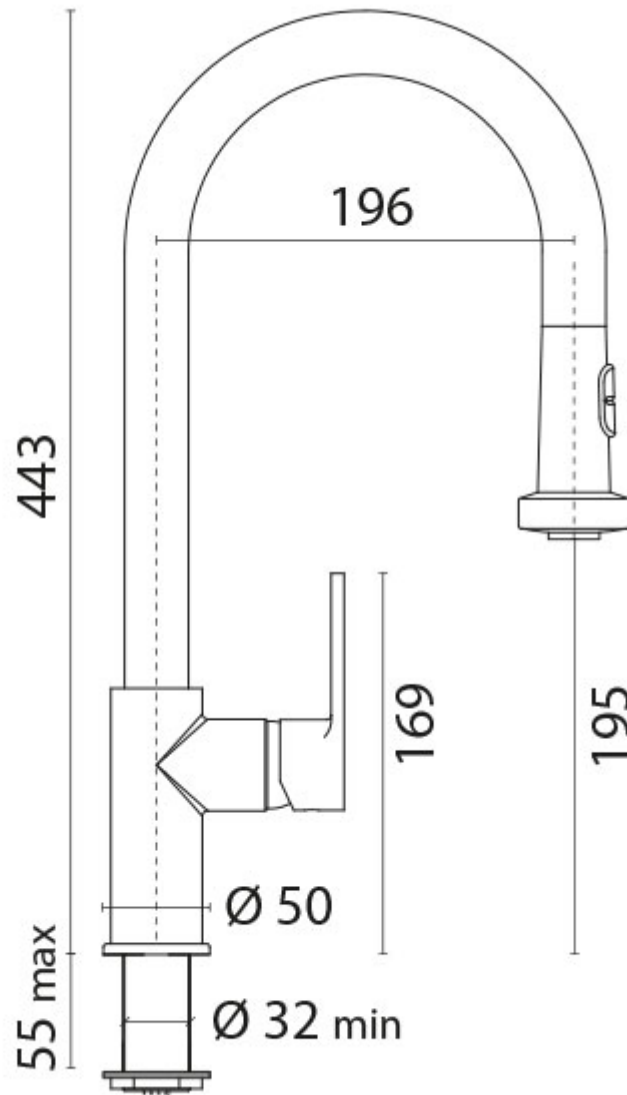

'Arena' Single Lever Basin Mixer Tap

£189.55

Excl. Tax: £157.96

Product Images

Short Description

The 'Arena' 4392C is a solid brass, chrome plated, galley mixer with an extractable spout. Its single lever

design offers effortless control over water flow and temperature, while the inclusion of an extractable spout enhances versatility, allowing users to easily maneuver and direct water for various tasks.

Description

Additional Information

Cut-out Diameter (mm)	32.00
Spout Length (mm)	196.00
Spout Height (mm)	195.00
Max. Counter Top Thickness (mm)	55.00
Wall Mounted	No
Base Diameter (mm)	50.00
Weight (kg)	2.846000
Manufacturer	Paini
Finish	Chrome