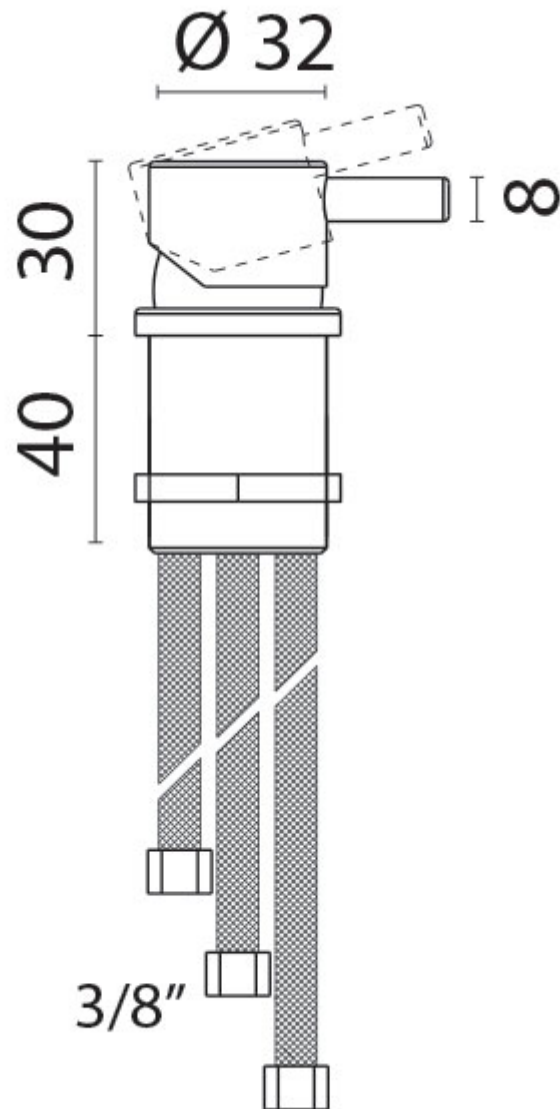

'Cox Deck' Mini Shower Mixer

£80.58

Excl. Tax: £67.15

Product Images

Short Description

Chromed brass shower mini-mixer, supplied complete with flexible 3/8' BSP female connection.

Description

Additional Information

Wall Mounted	No
Diameter (mm)	32.00
Weight (kg)	0.540000
Manufacturer	Paini
Finish	Chrome