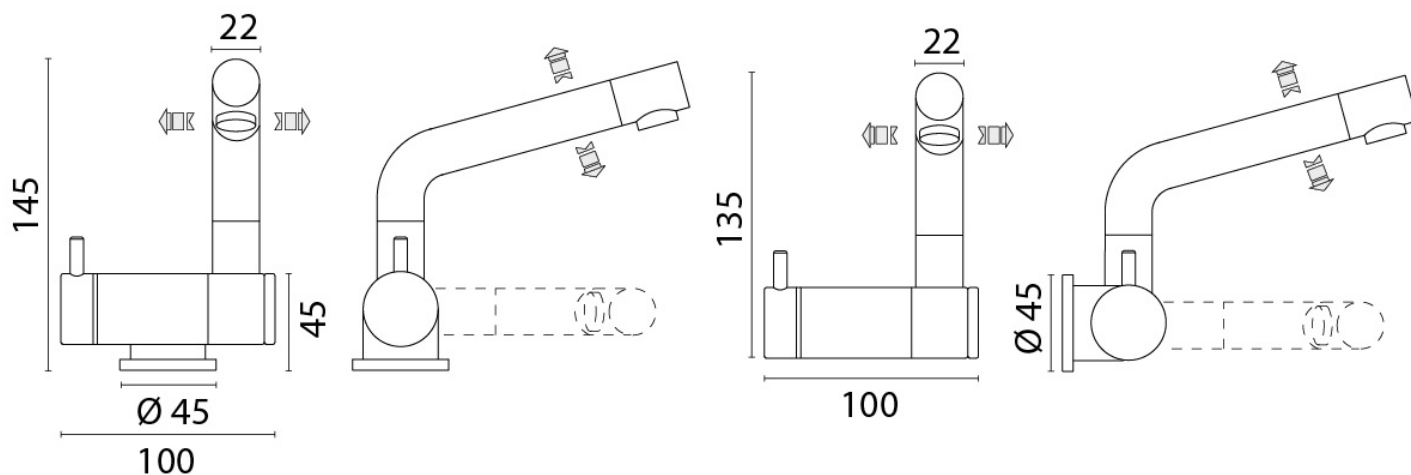

## Short Description

The 'Cox Deck' single lever folding mixer tap is crafted from solid brass and chrome plated. This versatile tap offers flexible installation options, as it can be mounted either vertically or horizontally, making it an ideal choice for cockpit sinks. Its innovative design includes a swiveling and rotating spout, providing ease of use and practicality in any setting,

## Additional Information

Hose Length (mm)	350.00
Wall Mounted	Yes
Base Diameter (mm)	45.00
Hose Connection	3/8" BSP Female
Weight (kg)	1.100000
Manufacturer	Paini
Finish	Chrome