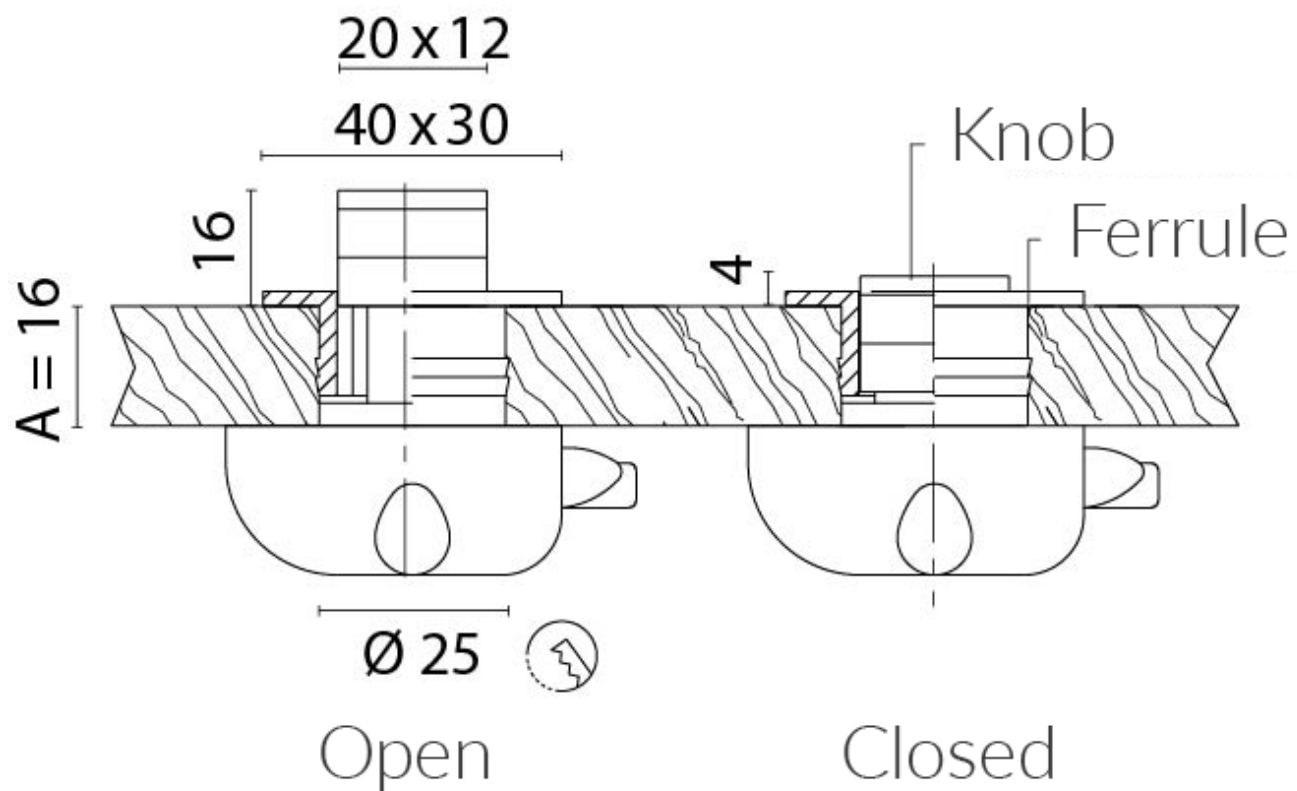

Knob and Ferrule

From

£18.77

Excl. Tax: £15.64

Product Images

Short Description

A solid brass knob and ferrule in a chromed brass finish. Compatible with our push button mechanisms, except 309400 and 309411.

Polished brass, bi-colour, and other finishes available on request. A minimum order quantity may apply.

Description

45000C

45100C

45200C

Additional Information

Base Length (mm)	40
Base Width (mm)	30
Protrusion (mm)	16
Handle Length (mm)	20
Handle Width (mm)	12
Finish	Chrome
Manufacturer	Foresti & Suardi
Weight (kg)	0.060000

Product Options

Size:	Max. Panel Thickness 16.00mm
	Max. Panel Thickness 19.00mm
	Max. Panel Thickness 23.00mm