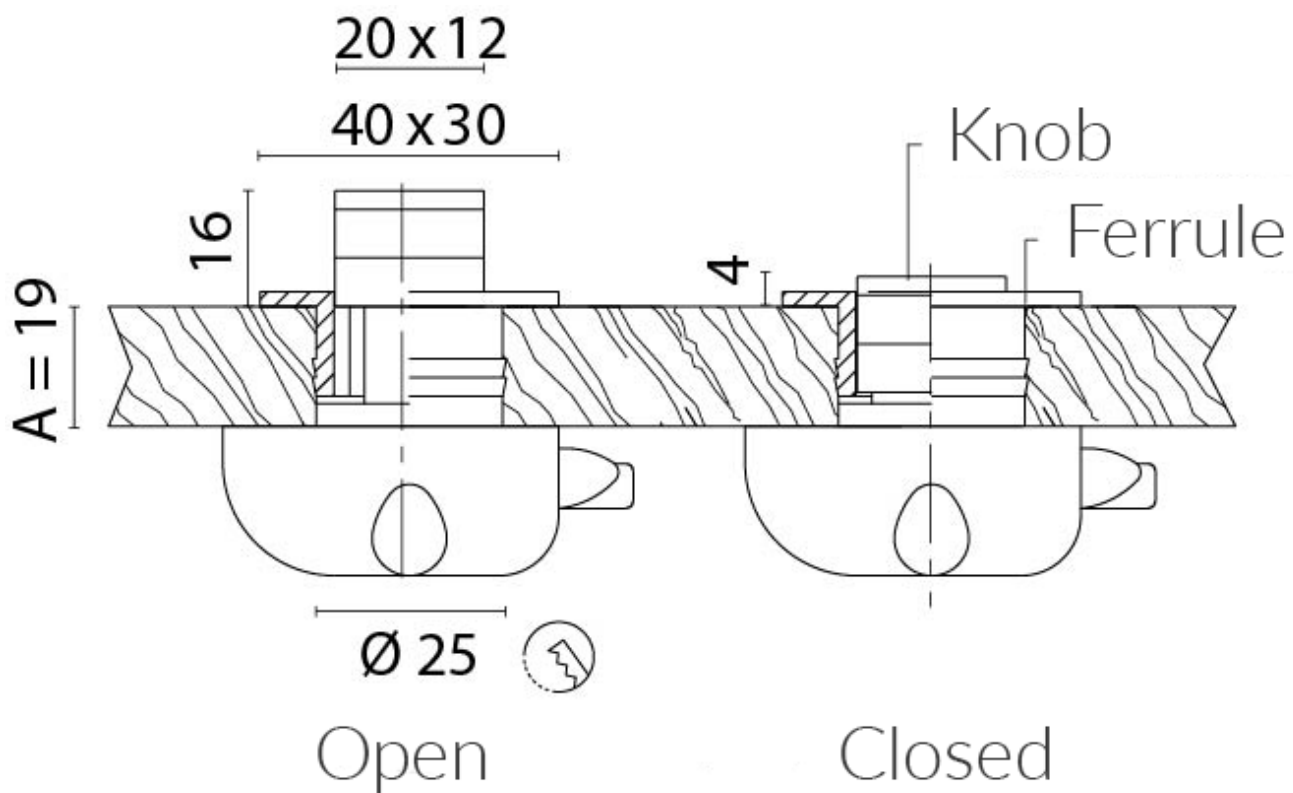

Knob and Ferrule

From

£18.77

Excl. Tax: £15.64

Product Images

Short Description

A solid brass knob and ferrule in a chromed brass finish. Compatible with our push button mechanisms, except 309400 and 309411.

Polished brass, bi-colour, and other finishes available on request. A minimum order quantity may apply.

Description

45000C

45100C

45200C

Additional Information

Base Length (mm)	40
Base Width (mm)	30
Protrusion (mm)	16
Handle Length (mm)	20
Handle Width (mm)	12
Finish	Chrome
Manufacturer	Foresti & Suardi
Weight (kg)	0.060000

Product Options

Size:	Max. Panel Thickness 16.00mm
	Max. Panel Thickness 19.00mm
	Max. Panel Thickness 23.00mm