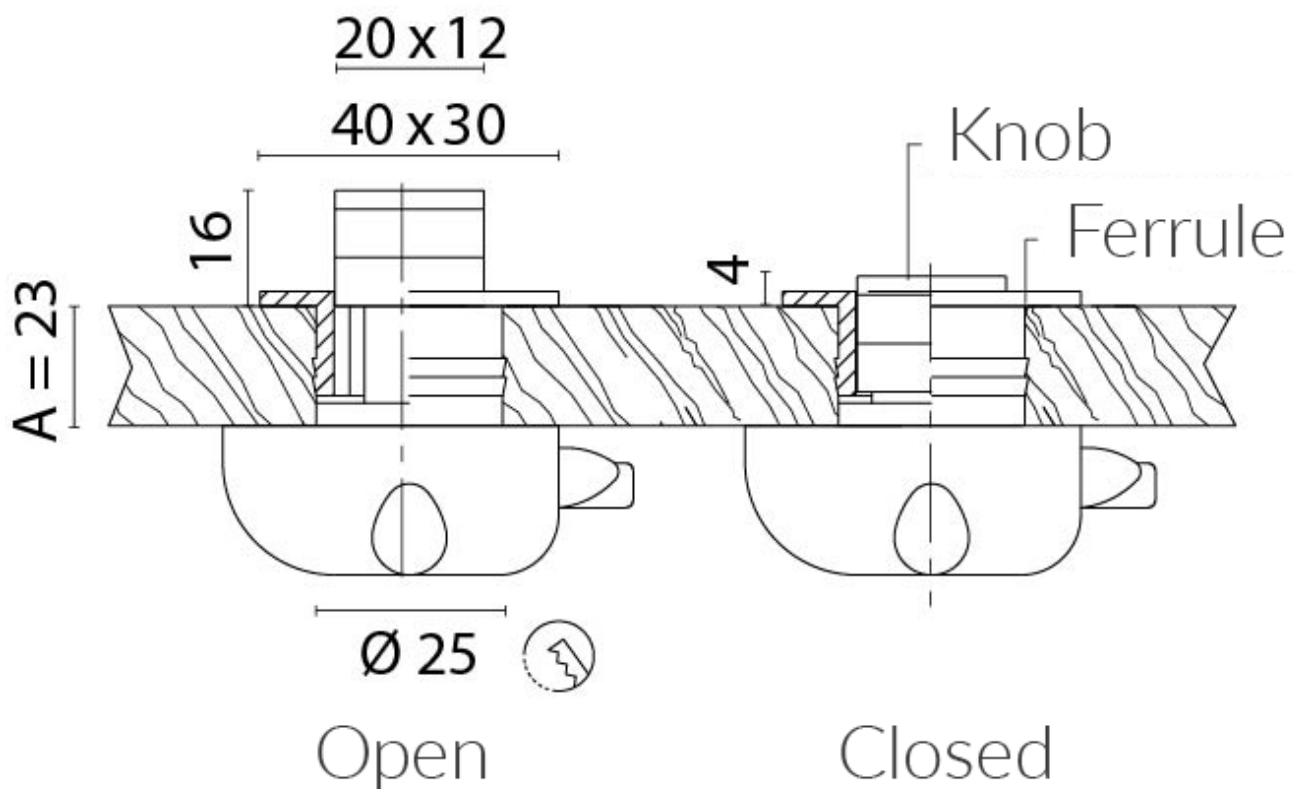

Polished brass, bi-colour, and other finishes available on request. A minimum order quantity may apply.

Description

45000C

45100C

45200C

Additional Information

Base Length (mm)	40
Base Width (mm)	30
Protrusion (mm)	16
Handle Length (mm)	20
Handle Width (mm)	12
Finish	Chrome
Manufacturer	Foresti & Suardi
Weight (kg)	0.060000

Product Options

Size:	Max. Panel Thickness 16.00mm
	Max. Panel Thickness 19.00mm
	Max. Panel Thickness 23.00mm