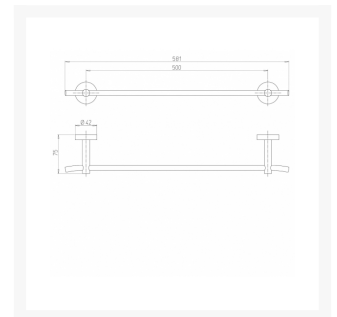

## Short Description

Solid brass, chrome plated.

Available in two lengths.

## Additional Information

---

Fixing Dimensions	Ø 42.00mm
Wall Mounted	Yes
Depth (mm)	75.00
Weight (kg)	0.000000
Manufacturer	Foresti & Suardi
Finish	Chrome
LED Colour	White 3200°K

## Product Options

---

Length (mm):	350
	500