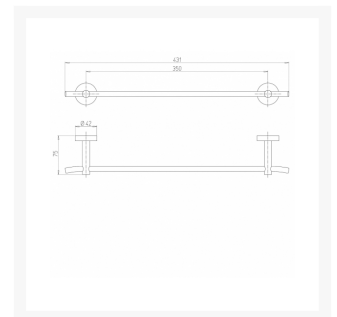

## Short Description

Solid brass, chrome plated.

Available in two lengths.

## Additional Information

---

Fixing Dimensions	Ø 42.00mm
Wall Mounted	Yes
Depth (mm)	75.00
Weight (kg)	0.000000
Manufacturer	Foresti & Suardi
Finish	Chrome
LED Colour	White 3200°K

## Product Options

---

Length (mm):	350
	500