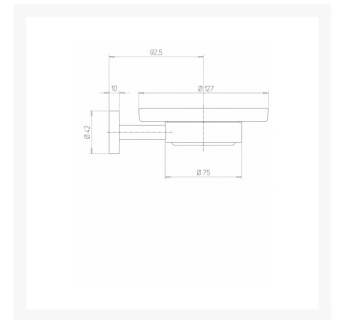

'Pixel' Soap Dish

£55.14

Excl. Tax: £45.95

Product Images

Short Description

Solid brass, chrome plated.

Supplied with frosted glass dish.

Additional Information

Fixing Dimensions	Ø 42.00mm
Wall Mounted	Yes
Depth (mm)	156.00
Base Diameter (mm)	75.00
Diameter (mm)	127.00
Weight (kg)	0.600000
Manufacturer	Foresti & Suardi
Finish	Chrome
LED Colour	White 3200°K