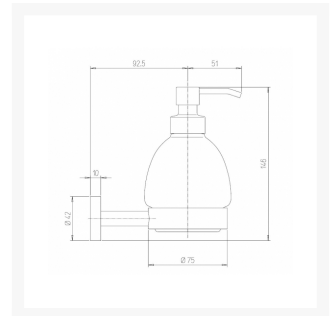

'Pixel' Soap Dispenser

£84.74

Excl. Tax: £70.62

Product Images

Short Description

Solid brass, chrome plated.

Supplied with frosted glass soap container.

Additional Information

Fixing Dimensions	Ø 42.00mm
Wall Mounted	Yes
Depth (mm)	143.50
Base Diameter (mm)	75.00
Weight (kg)	0.587000
Manufacturer	Foresti & Suardi
Finish	Chrome
LED Colour	White 3200°K