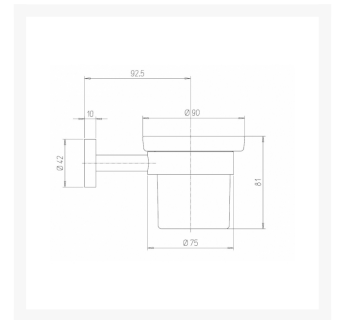

'Pixel' Glass & Holder

£55.14

Excl. Tax: £45.95

Product Images

Short Description

Solid brass, chrome plated.

Supplied with frosted glass cup.

Additional Information

Fixing Dimensions	Ø 42.00mm
Wall Mounted	Yes
Depth (mm)	137.50
Base Diameter (mm)	75.00
Diameter (mm)	90.00
Weight (kg)	0.560000
Manufacturer	Foresti & Suardi
Finish	Chrome
LED Colour	White 3200°K