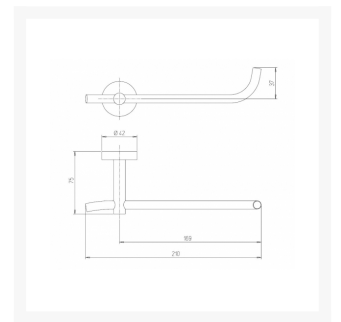

'Pixel' Toilet Roll Holder

£42.37

Excl. Tax: £35.31

Product Images

Short Description

Solid brass, chrome plated roll holder.

Additional Information

Fixing Dimensions	Ø 42.00mm
Wall Mounted	Yes
Depth (mm)	75.00
Weight (kg)	0.334000
Manufacturer	Foresti & Suardi
Finish	Chrome
LED Colour	White 3200°K