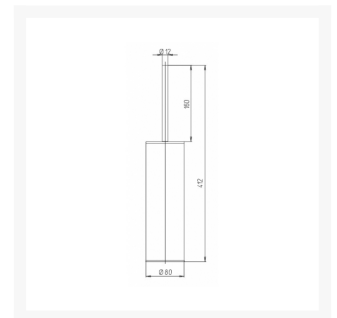

'Pixel' WC Cleaner

From
£99.54

Excl. Tax: **£82.95**

Product Images

Short Description

Solid brass, chrome plated.

Available in two versions: wall fixing and freestanding.

Additional Information

Wall Mounted	No
Depth (mm)	80.00
Base Diameter (mm)	80.00
Weight (kg)	0.850000
Manufacturer	Foresti & Suardi
Finish	Chrome
LED Colour	White 3200°K

Product Options

Version:	Freestanding
	Wall Mounted