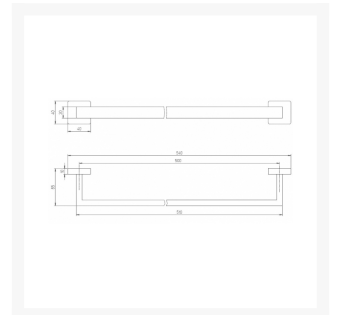

## Short Description

Solid brass, chrome plated.

Available in two lengths.

## Additional Information

---

Fixing Dimensions	40.00mm x 40.00mm
Wall Mounted	Yes
Depth (mm)	65.00
Weight (kg)	1.040000
Manufacturer	Foresti & Suardi
Finish	Chrome
LED Colour	White 3200°K

## Product Options

---

Length (mm):	350
	500