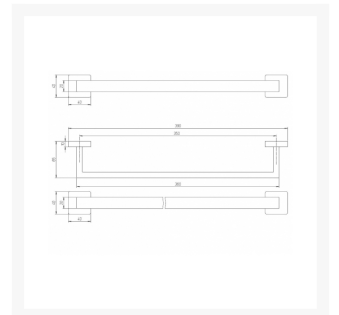

## Short Description

Solid brass, chrome plated.

Available in two lengths.

## Additional Information

---

Fixing Dimensions	40.00mm x 40.00mm
Wall Mounted	Yes
Depth (mm)	65.00
Weight (kg)	1.040000
Manufacturer	Foresti & Suardi
Finish	Chrome
LED Colour	White 3200°K

## Product Options

---

Length (mm):	350
	500