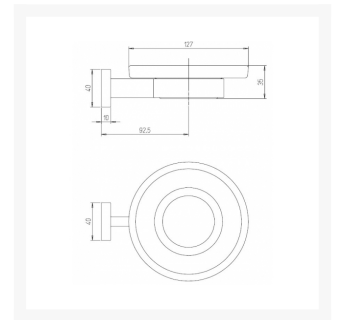

'Dax' Soap Dish

£66.79

Excl. Tax: **£55.66**

Product Images

Short Description

Solid brass, chrome plated.

Supplied with frosted glass dish.

Additional Information

Fixing Dimensions	40.00mm x 40.00mm
Wall Mounted	Yes
Depth (mm)	156.00
Diameter (mm)	127.00
Weight (kg)	0.700000
Manufacturer	Foresti & Suardi
Finish	Chrome
LED Colour	White 3200°K