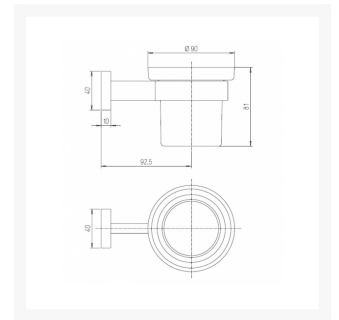

## Short Description

Solid brass, chrome plated.

Supplied with frosted glass cup.

## Additional Information

---

Fixing Dimensions	40.00mm x 40.00mm
Wall Mounted	Yes
Depth (mm)	137.50
Diameter (mm)	90.00
Weight (kg)	0.650000
Manufacturer	Foresti & Suardi
Finish	Chrome
LED Colour	White 3200°K