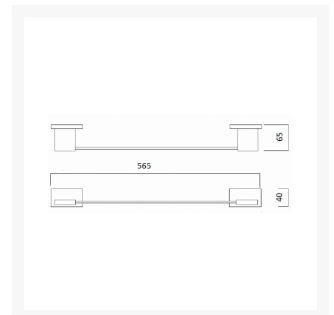

'Carmel' Towel Rail

From

£114.43

Excl. Tax: £95.36

Product Images

Short Description

Solid brass, chrome plated.

Available in two lengths.

Additional Information

Wall Mounted	Yes
Depth (mm)	65.00
Weight (kg)	0.900000
Manufacturer	Foresti & Suardi
Finish	Chrome
LED Colour	White 3200°K

Product Options

Length (mm):	300
	500