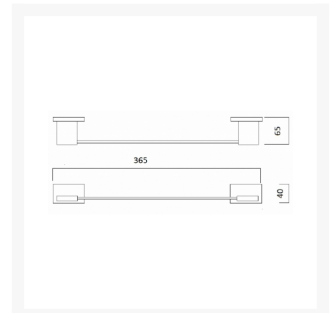

'Carmel' Towel Rail

From

£114.43

Excl. Tax: £95.36

Product Images

Short Description

Solid brass, chrome plated.

Available in two lengths.

Additional Information

Wall Mounted	Yes
Depth (mm)	65.00
Weight (kg)	0.900000
Manufacturer	Foresti & Suardi
Finish	Chrome
LED Colour	White 3200°K

Product Options

Length (mm):	300
	500