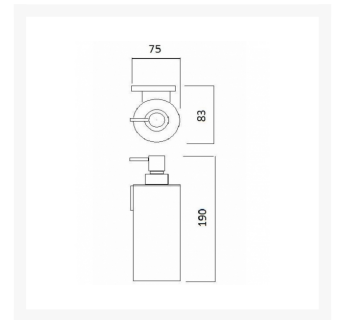

## Short Description

Solid brass, chrome plated soap dispenser.

## Additional Information

---

Wall Mounted	Yes
Depth (mm)	83.00
Weight (kg)	0.748000
Manufacturer	Foresti & Suardi
Finish	Chrome
LED Colour	White 3200°K