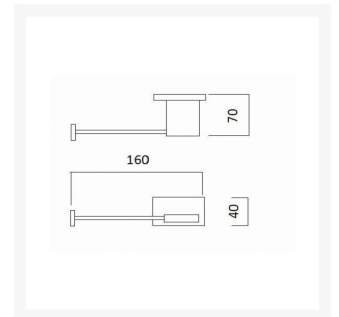

'Carmel' Toilet Roll Holder

£91.12

Excl. Tax: £75.93

Product Images

Short Description

Solid brass, chrome plated roll holder.

Additional Information

Wall Mounted	Yes
Depth (mm)	70.00
Weight (kg)	0.490000
Manufacturer	Foresti & Suardi
Finish	Chrome
LED Colour	White 3200°K