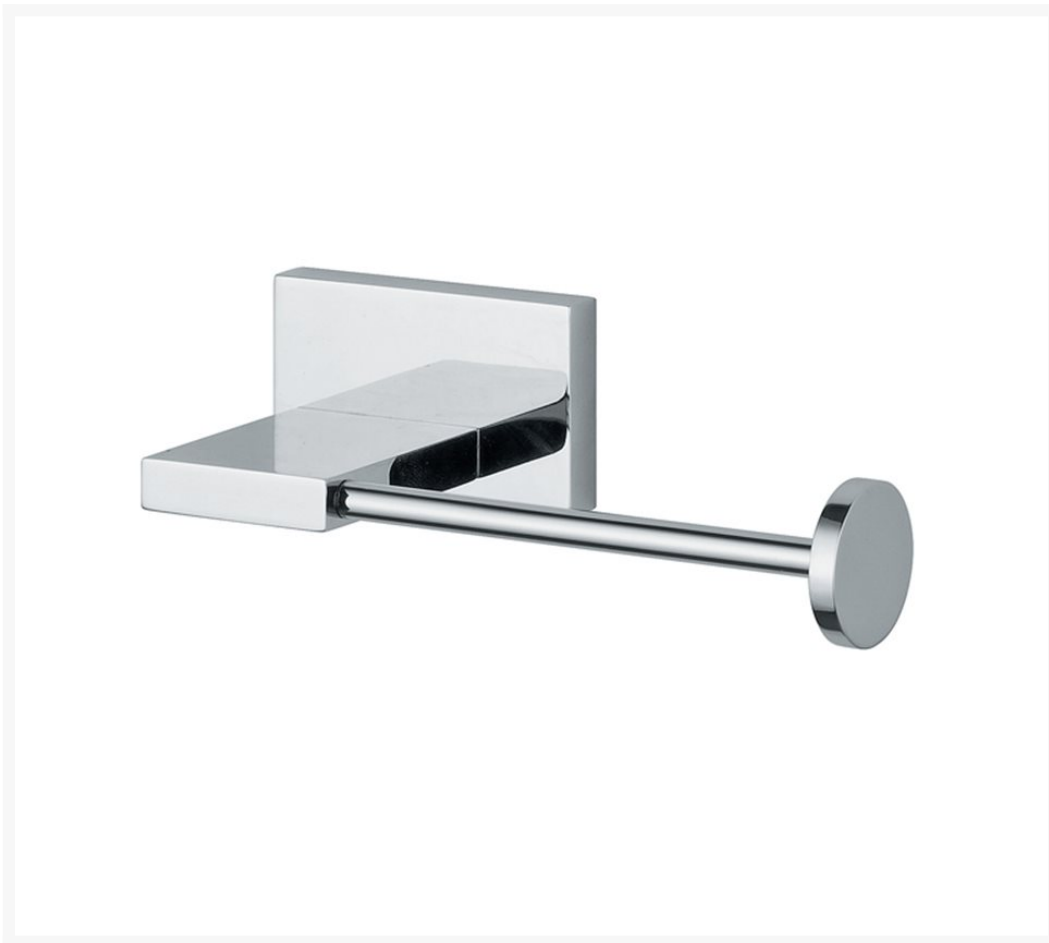

'Carmel' Toilet Roll Holder

£91.12

Excl. Tax: £75.93

Product Images

Short Description

Solid brass, chrome plated roll holder.

Additional Information

Wall Mounted	Yes
Depth (mm)	70.00
Weight (kg)	0.490000
Manufacturer	Foresti & Suardi
Finish	Chrome
LED Colour	White 3200°K