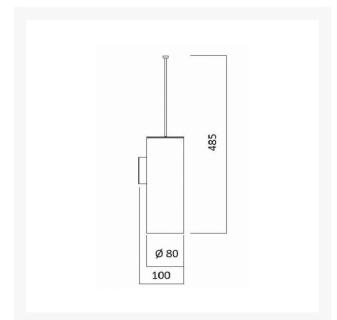

'Carmel' Wall Mounted WC Cleaner

£162.07

Excl. Tax: £135.06

Product Images

Short Description

Solid brass, chrome plated wall mounted WC cleaner.

Additional Information

Wall Mounted	Yes
Depth (mm)	100.00
Base Diameter (mm)	80.00
Weight (kg)	1.050000
Manufacturer	Foresti & Suardi
Finish	Chrome
LED Colour	White 3200°K