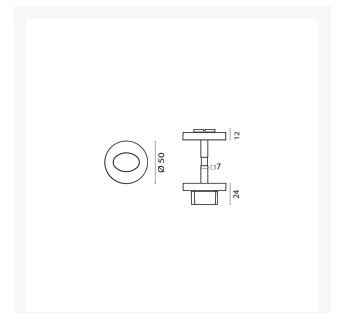

Bathroom Privacy Snib Lock

From

£46.92

Excl. Tax: **£39.10**

Product Images

Short Description

Solid brass bathroom privacy lock.

Snib locks enable bathroom doors to be locked from the inside but, in case of an emergency, access can be gained from the outside using a screwdriver or coin.

Available in either a chromed brass or satin chrome finish.

Other finishes available on request, a minimum order quantity may apply.

Additional Information

Base Diameter (mm)	50
Spindle (mm)	7
Protrusion (mm)	24
Manufacturer	Foresti & Suardi
Weight (kg)	0.210000