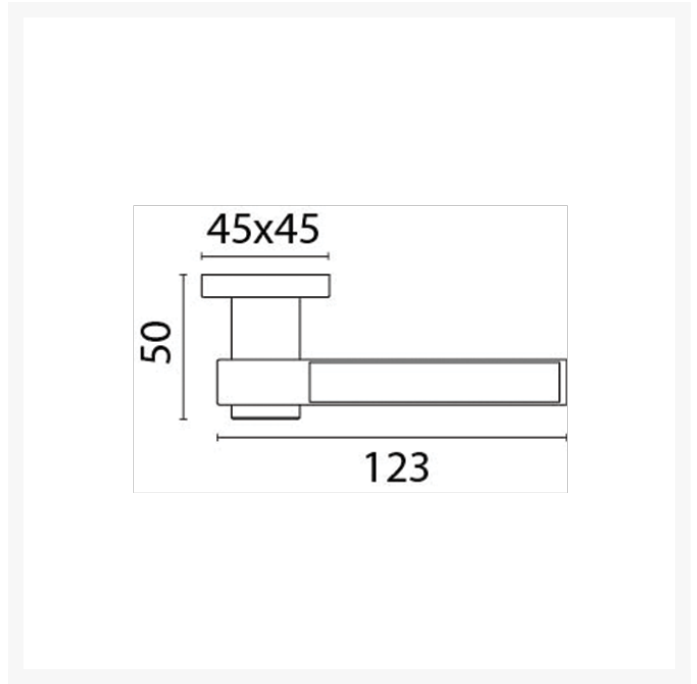

Door Handle

From
£151.22

Excl. Tax: £126.02

Product Images

Short Description

Pair of solid brass door handles complete with roses and spindle.

- Suitable for a maximum door thickness of 42mm.
- Supplied complete with a nylon spring loaded securing rose for self-righting of handles.
- Handles feature concealed fixings.
- Available in either a chrome or chrome with satin-chrome finish.

Satin chrome finish available on request, a minimum order quantity may apply.

Additional Information

Base Height (mm)	45
Base Width (mm)	45
Spindle (mm)	8
Spindle Length (mm)	80
Protrusion (mm)	50
Handle Length (mm)	123
Manufacturer	Foresti & Suardi
Weight (kg)	0.910000