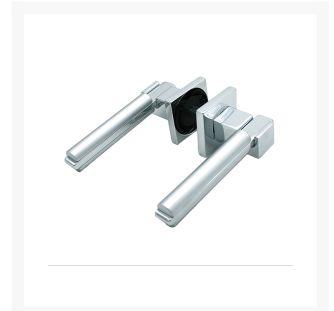

Door Handle

From
£151.22

Excl. Tax: £126.02

Product Images

Short Description

Pair of solid brass door handles complete with roses and spindle.

- Suitable for a maximum door thickness of 42mm.
- Supplied complete with a nylon spring loaded securing rose for self-righting of handles.
- Handles feature concealed fixings.
- Available in either a chrome or chrome with satin-chrome finish.

Satin chrome finish available on request, a minimum order quantity may apply.

Additional Information

Base Height (mm)	45
Base Width (mm)	45
Spindle (mm)	8
Spindle Length (mm)	80
Protrusion (mm)	50
Handle Length (mm)	123
Manufacturer	Foresti & Suardi
Weight (kg)	0.910000

Product Options

Finish:	Chrome
	Chrome With Satin Chrome